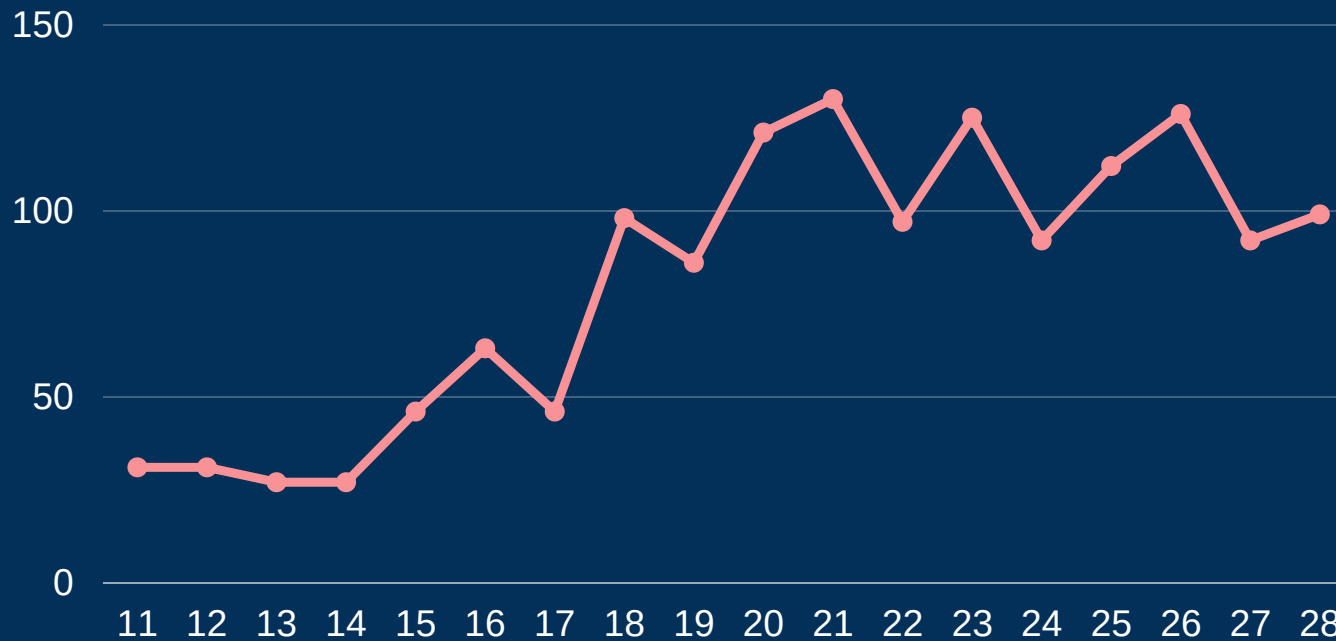

# Newcastle COVID cases

Total daily cases

September

Figures based on provisional data.

## Thursday 1 October 2020

➔ New cases in last 7 days 743

⬆️ New cases in previous 7 days 590

## Case rate per 100,000 population

➔ Newcastle 245

➔ North East 132

⬆️ England 55

\*arrows show whether figure is up, down or the same as the previous 7 days. Figures are accurate at time of publishing and based on national Public Health England data.