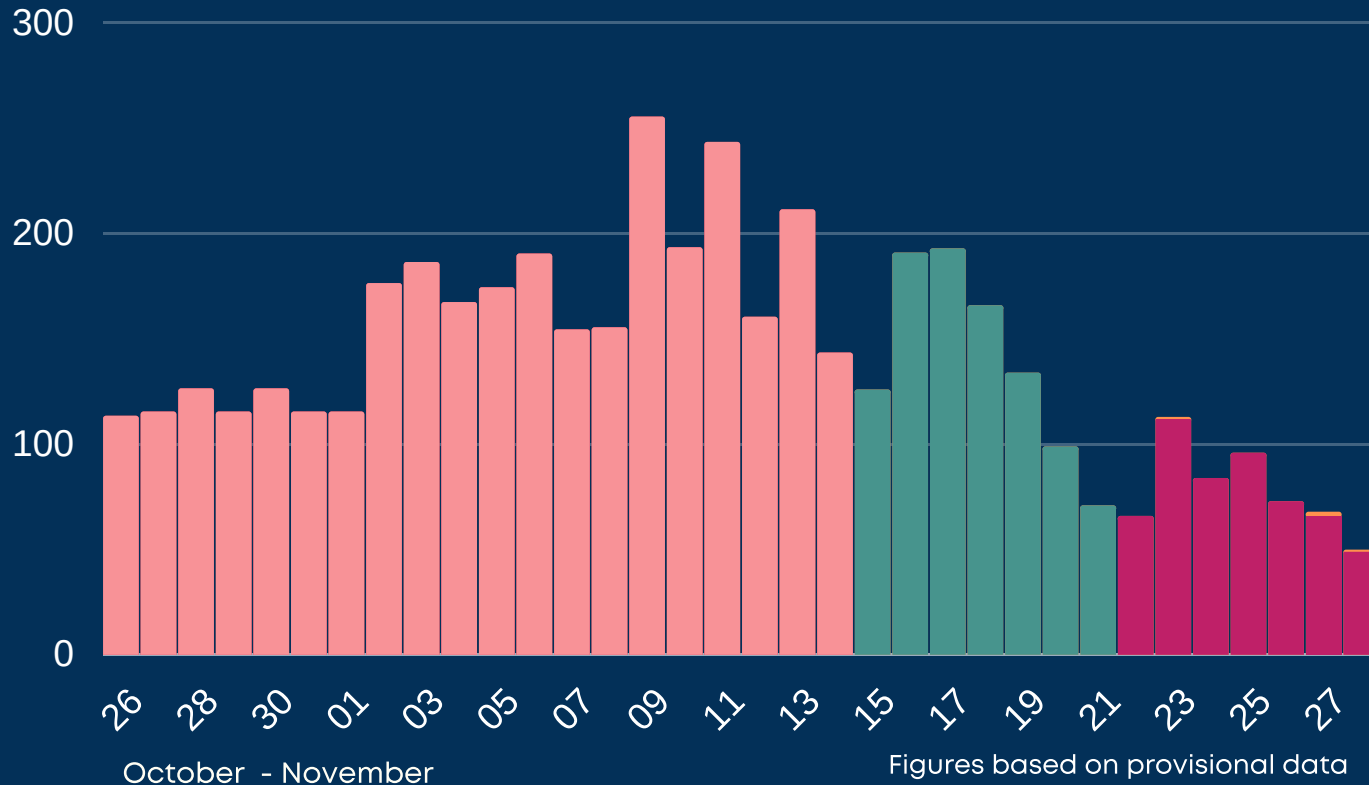

Newcastle COVID cases

Total daily cases

Tuesday 1 December 2020

↓	New cases in last 7 days	538
↓	New cases in previous 7 days	973

Case rate per 100,000 population

↓	Newcastle	178
↓	North East	185
→	England	148

*arrows show whether figure is up, down or the same as the previous 7 days. Figures are accurate at time of publishing and based on national Public Health England data.

 This represents a positive case that has used an 'alternative address;' at time of testing. This will include some students who are registered with GPs at their parents' address.