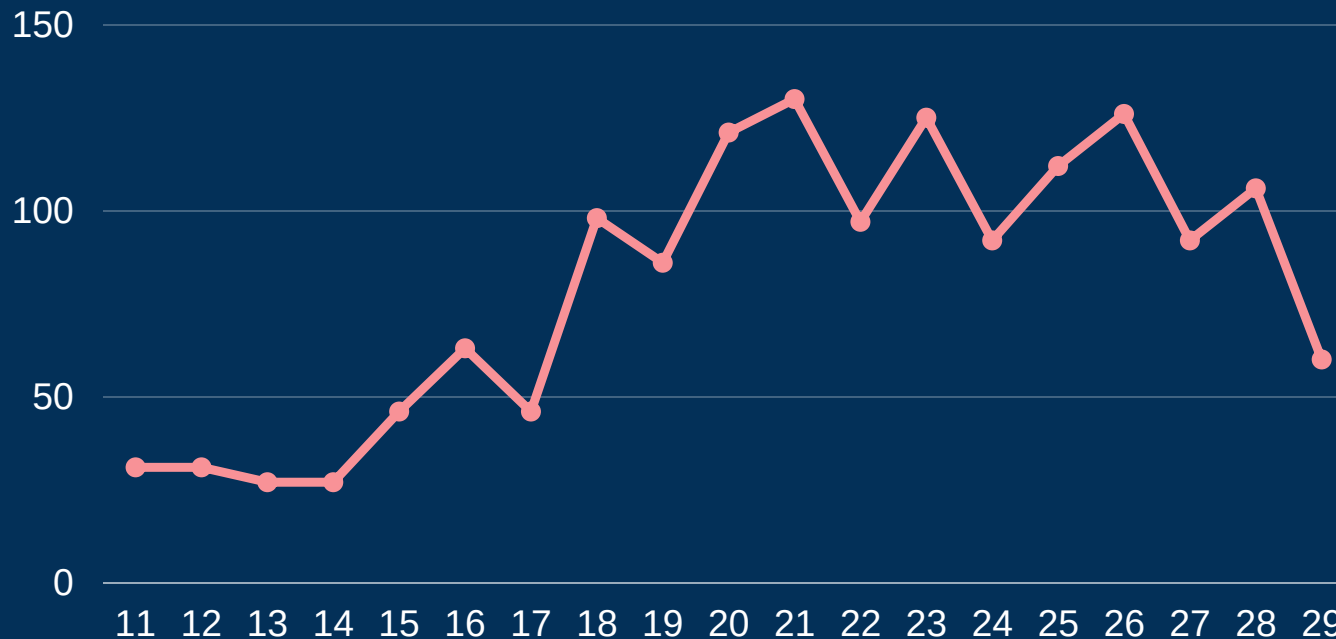

Newcastle COVID cases

Total daily cases

September

Figures based on provisional data.

Friday 2 October 2020

→ New cases in last 7 days 713

↑ New cases in previous 7 days 642

Case rate per 100,000 population

→ Newcastle 235

→ North East 126

↑ England 55

*arrows show whether figure is up, down or the same as the previous 7 days. Figures are accurate at time of publishing and based on national Public Health England data.