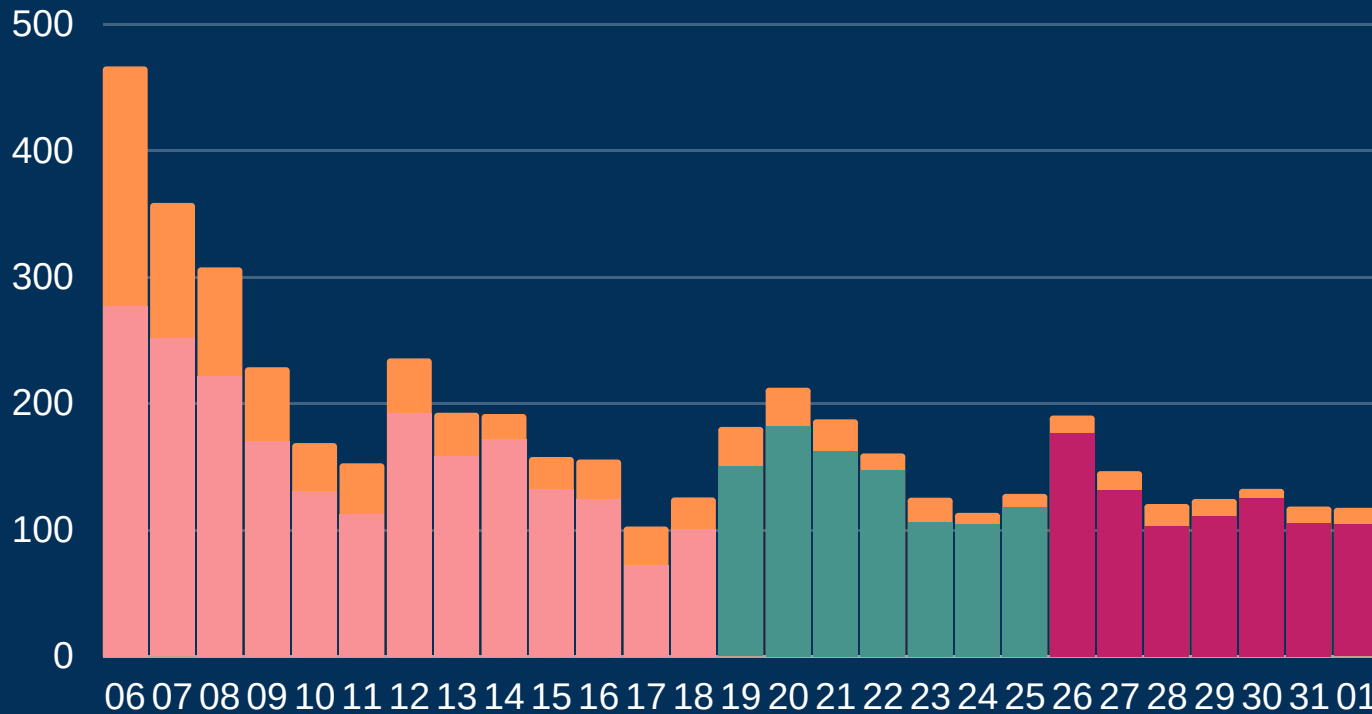

Newcastle COVID cases

Total daily cases

October - November

Figures based on provisional data

This represents where positive cases are registered to a GP at an 'alternative address' to the Newcastle address given when getting tested. This will include some students who are registered with GPs at their parents' address.

Wednesday 04 November 2020

➔	New cases in last 7 days	848	940
➔	New cases in previous 7 days	962	1099

Case rate per 100,000 population

➔	Newcastle	280	310
⬆	North East	282	
⬆	England	222	

*arrows show whether figure is up, down or the same as the previous 7 days. Figures are accurate at time of publishing and based on national Public Health England data.