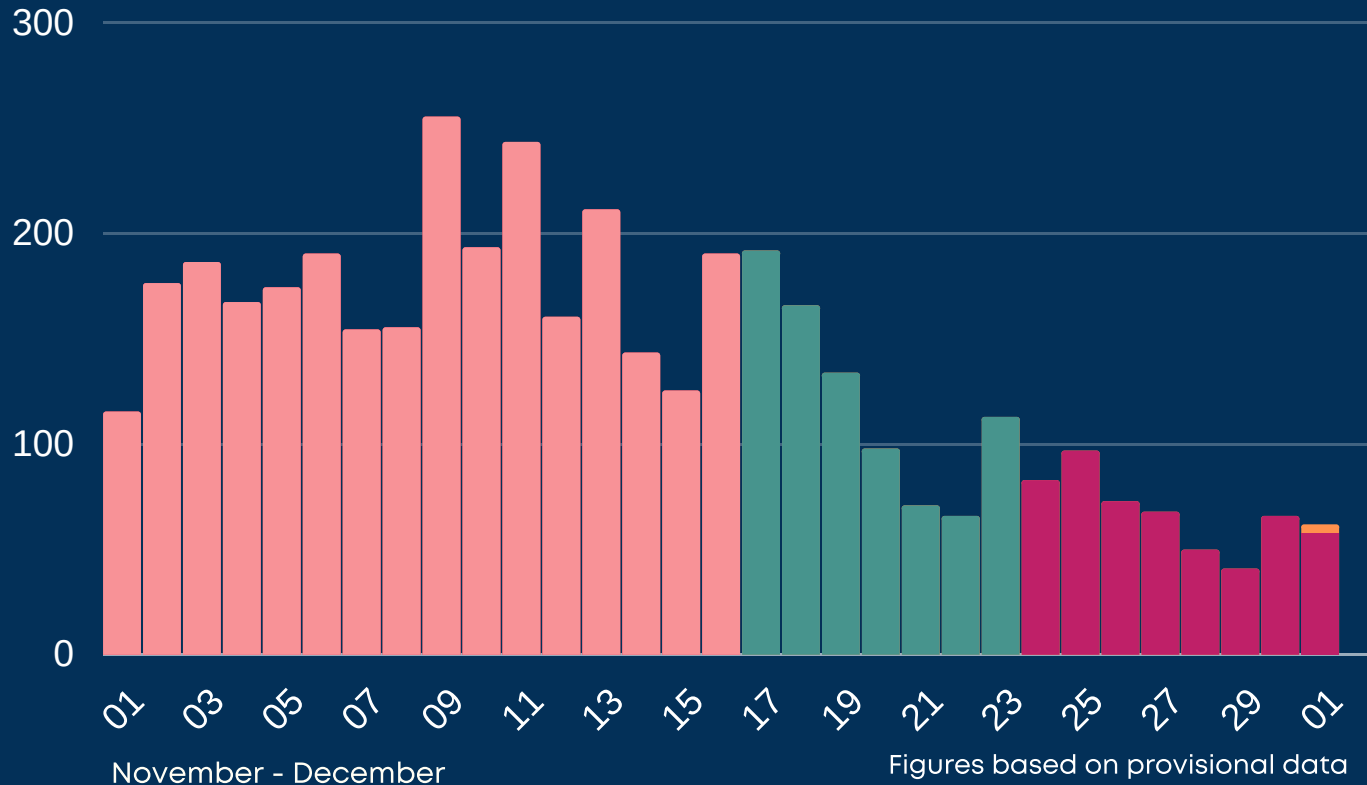

Newcastle COVID cases

Total daily cases

Friday 4 December 2020

↓	New cases in last 7 days	446
↓	New cases in previous 7 days	724

Case rate per 100,000 population

↓	Newcastle	147
↓	North East	161
→	England	142

*arrows show whether figure is up, down or the same as the previous 7 days. Figures are accurate at time of publishing and based on national Public Health England data.

 This represents a positive case that has used an 'alternative address;' at time of testing. This will include some students who are registered with GPs at their parents' address.