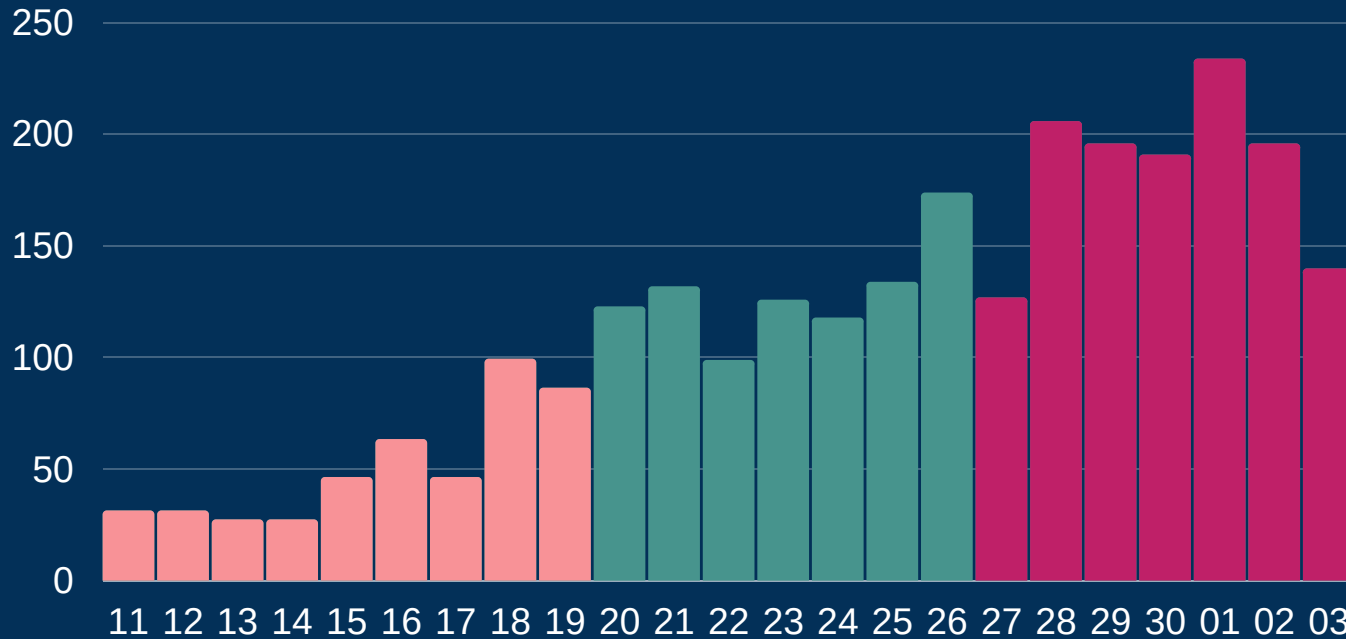

Newcastle COVID cases

Total daily cases

September - October

Figures based on provisional data.

Tuesday 6 October 2020

↑ New cases in last 7 days 1283

↑ New cases in previous 7 days 899

Case rate per 100,000 population

↑ Newcastle 424

↑ North East 216

↑ England 97

*arrows show whether figure is up, down or the same as the previous 7 days. Figures are accurate at time of publishing and based on national Public Health England data.