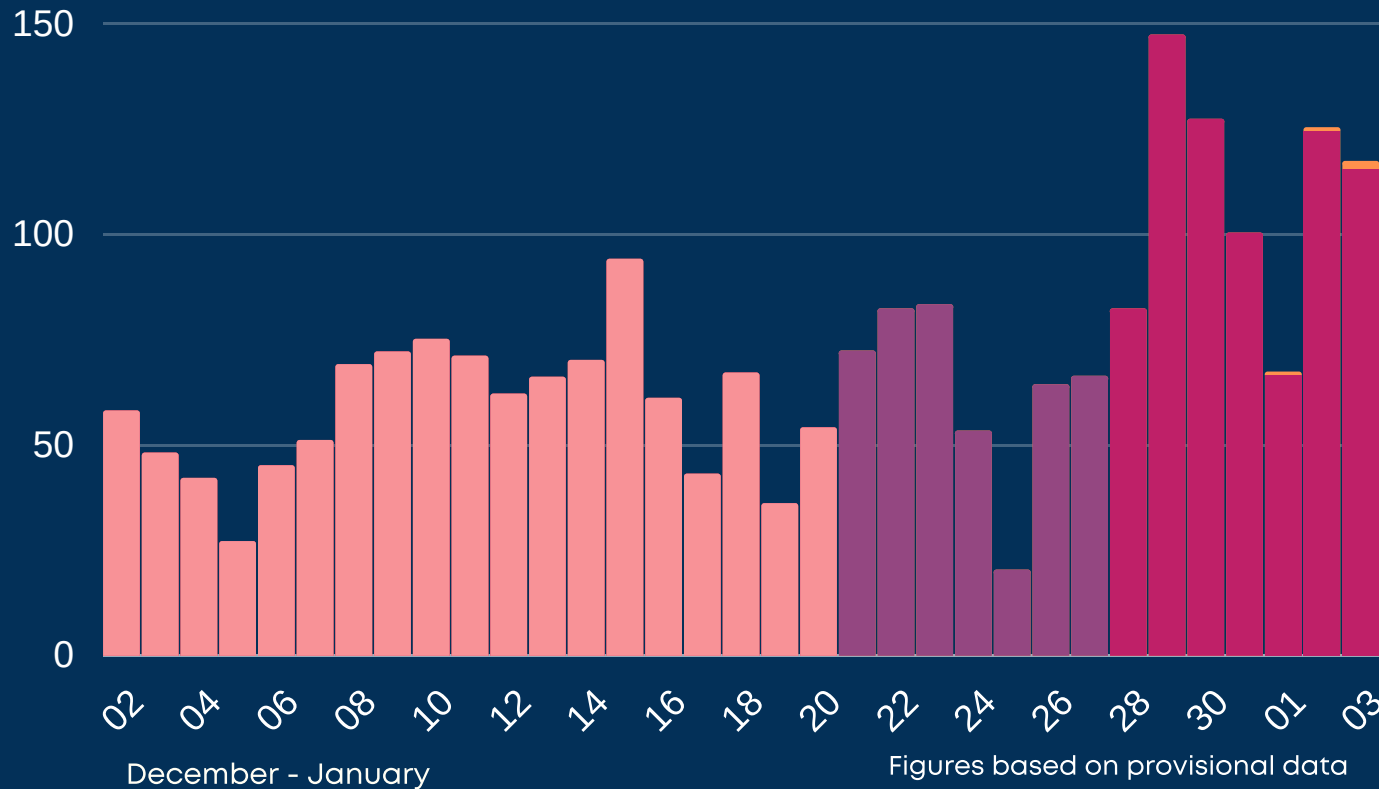

# Newcastle COVID cases

### Total daily cases

### Wednesday 06 January 2021

↑	New cases in last 7 days	760
↑	New cases in previous 7 days	440

### Case rate per 100,000 population

↑	Newcastle	251
↑	North East	428
↑	England	569

\*arrows show whether figure is up, down or the same as the previous 7 days. Figures are accurate at time of publishing and based on national Public Health England data.