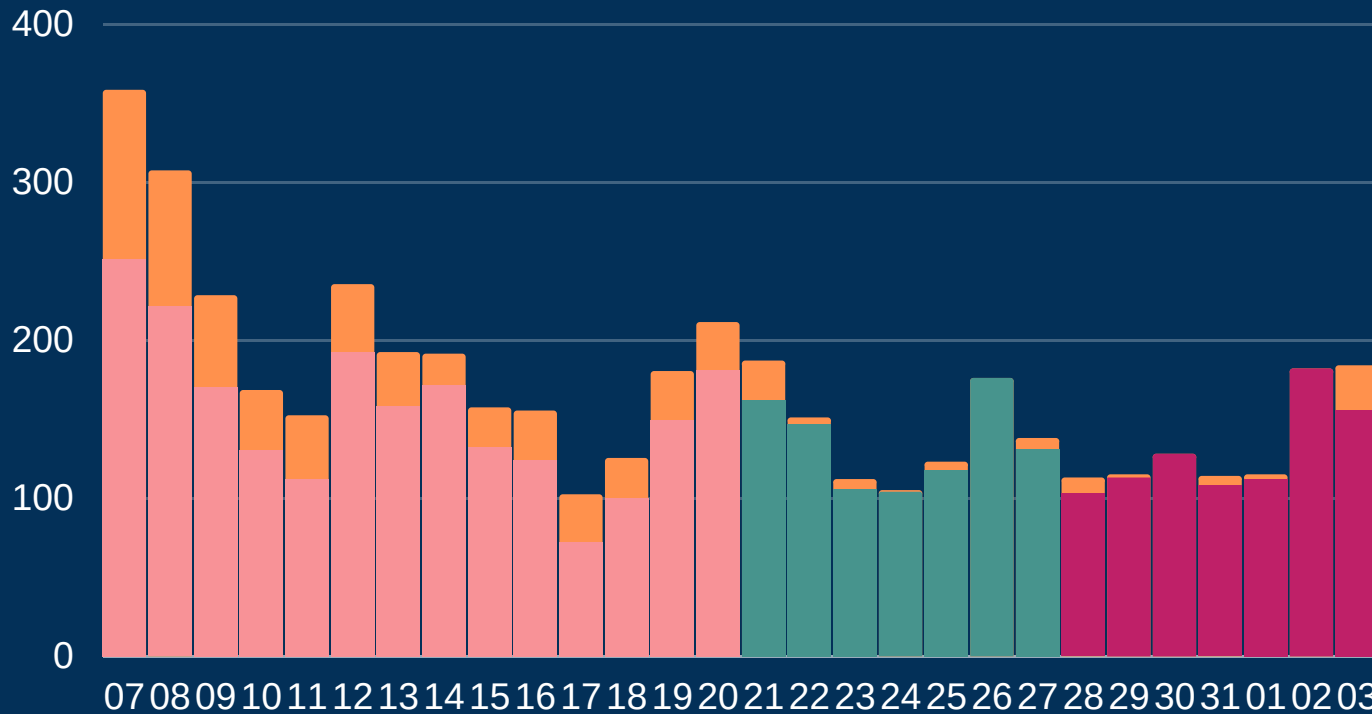

Newcastle COVID cases

Total daily cases

October - November

Figures based on provisional data

This represents where positive cases are registered to a GP at an 'alternative address' to the Newcastle address given when getting tested. This will include some students who are registered with GPs at their parents' address.

Friday 06 November 2020

➔	New cases in last 7 days	895	935
➔	New cases in previous 7 days	939	967

Case rate per 100,000 population

➔	Newcastle	296	309
⬆	North East	301	
➔	England	222	

*arrows show whether figure is up, down or the same as the previous 7 days. Figures are accurate at time of publishing and based on national Public Health England data.