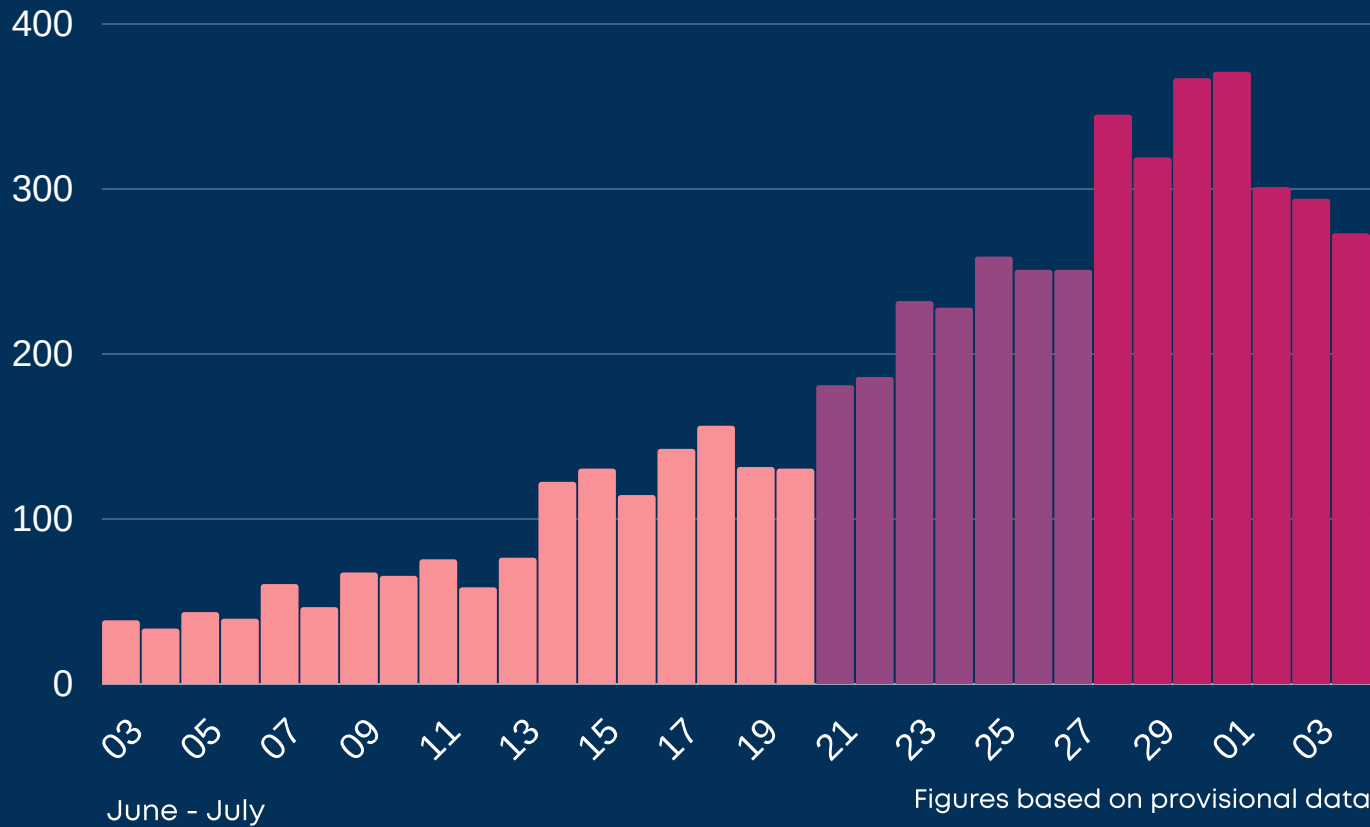

# Newcastle COVID cases

Total daily cases

Wednesday 07 July 2021

↑ New cases in last 7 days 2263

↑ New cases in previous 7 days 1580

Case rate per 100,000 population

↑ Newcastle 747

↑ LA7 664

↑ North East 613

↑ England 266

\*arrows show whether figure is up, down or the same as the previous 7 days. Figures are accurate at time of publishing and based on national Public Health England data.

## Case rate by ward

### Map indicator

Adjusted 14-day rate per 100k population to 05 July 2021