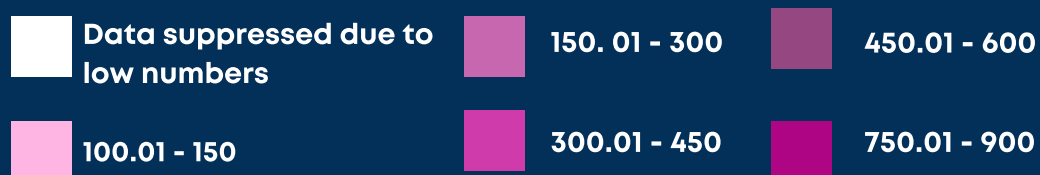

# Newcastle COVID cases

Total daily cases

Wednesday 07 July 2021

↑ New cases in last 7 days 2263

↑ New cases in previous 7 days 1580

Case rate per 100,000 population

↑ Newcastle 747

↑ LA7 664

↑ North East 613

↑ England 266

\*arrows show whether figure is up, down or the same as the previous 7 days. Figures are accurate at time of publishing and based on national Public Health England data.

## Case rate by ward

### Map indicator

Adjusted 14-day rate per 100k population to 05 July 2021