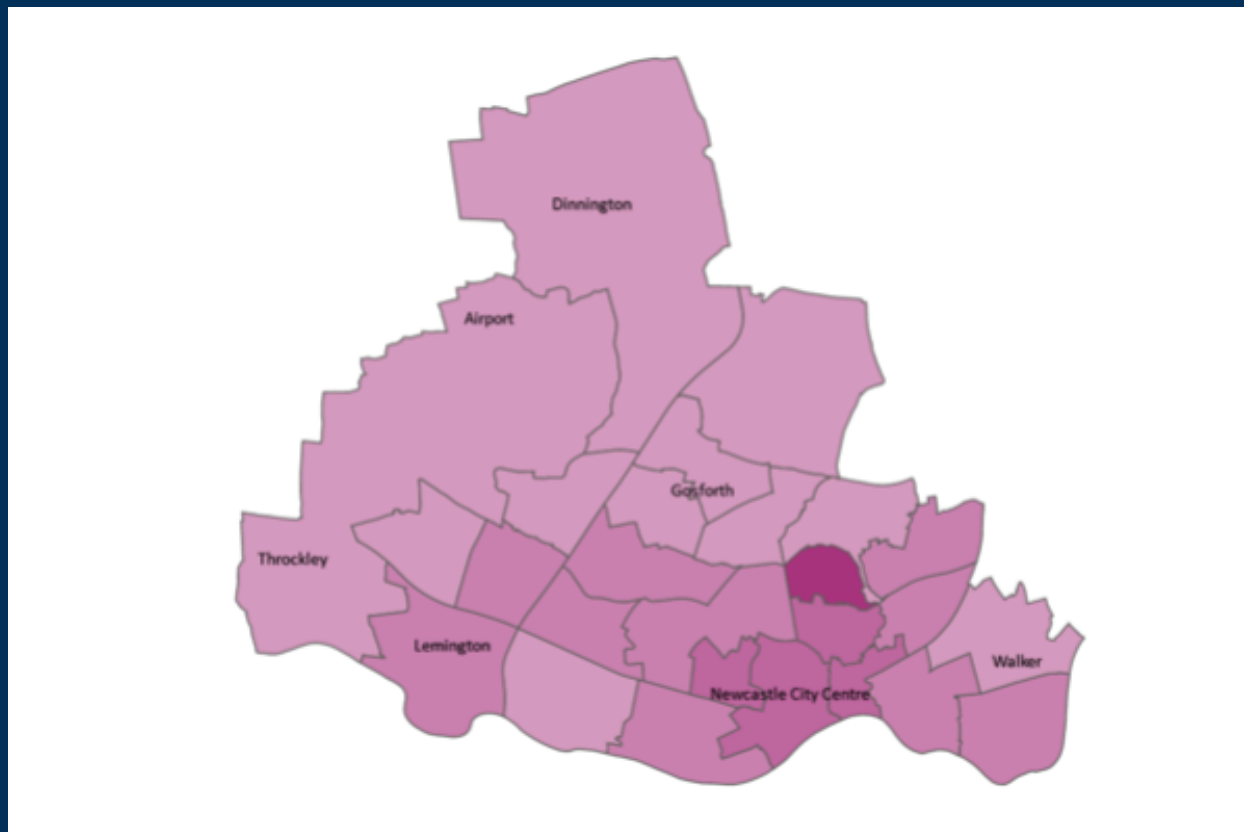

# Newcastle COVID cases

Total daily cases

Wednesday 07 July 2021

↑ New cases in last 7 days 2263

↑ New cases in previous 7 days 1580

Case rate per 100,000 population

↑ Newcastle 747

↑ LA7 664

↑ North East 613

↑ England 266

\*arrows show whether figure is up, down or the same as the previous 7 days. Figures are accurate at time of publishing and based on national Public Health England data.

## Case rate by ward

### Map indicator

Adjusted 14-day rate per 100k population to 05 July 2021