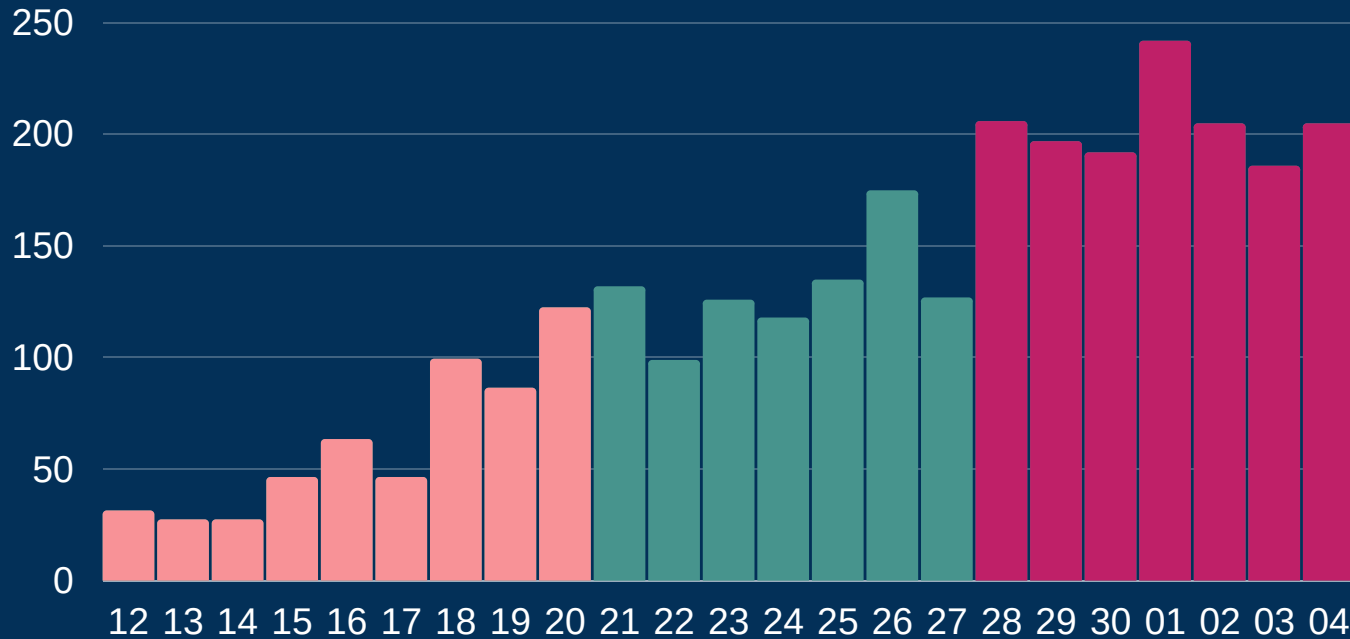

Newcastle COVID cases

Total daily cases

September - October

Figures based on provisional data.

Wednesday 7 October 2020

↑ New cases in last 7 days 1426

↑ New cases in previous 7 days 905

Case rate per 100,000 population

↑ Newcastle 471

↑ North East 240

↑ England 108

*arrows show whether figure is up, down or the same as the previous 7 days. Figures are accurate at time of publishing and based on national Public Health England data.