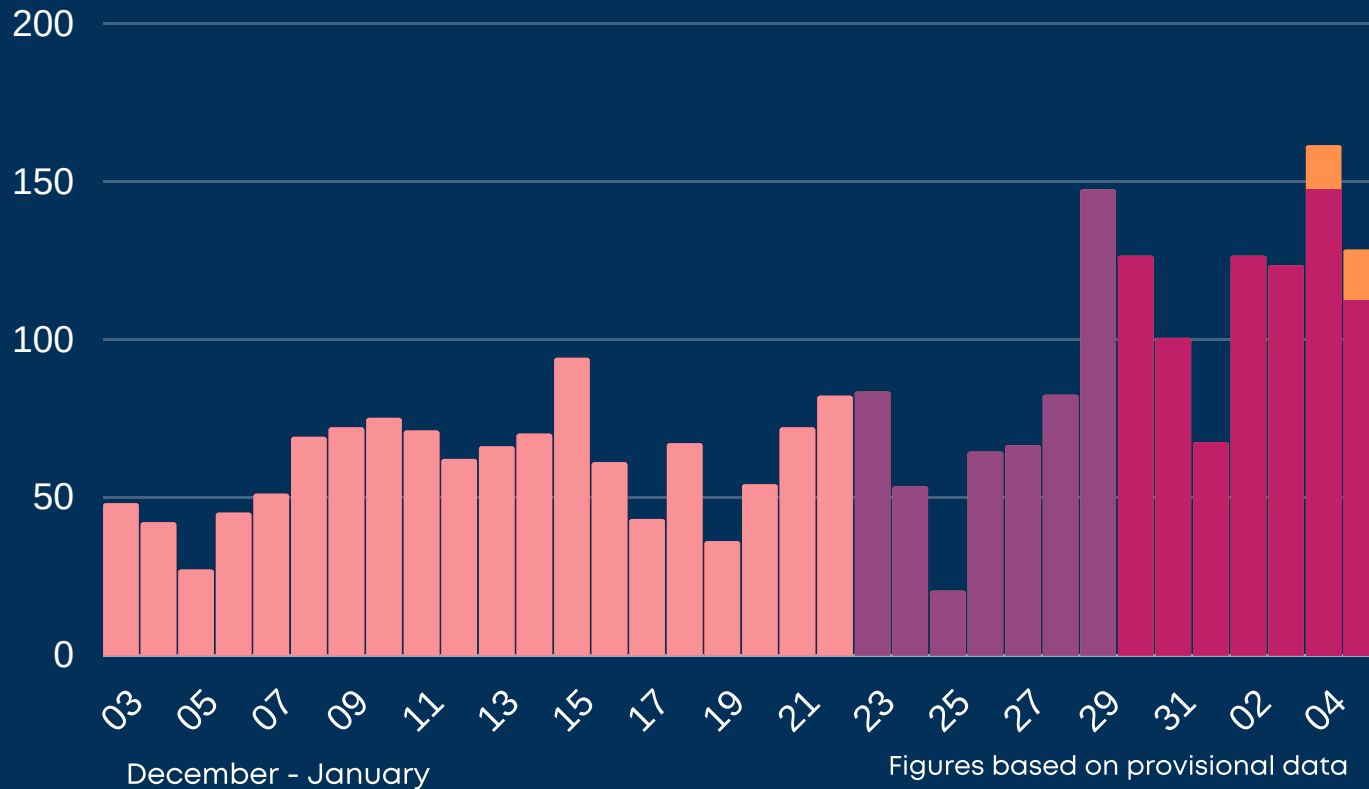

Newcastle COVID cases

Total daily cases

Friday 08 January 2021

↑	New cases in last 7 days	831
↑	New cases in previous 7 days	515

Case rate per 100,000 population

↑	Newcastle	274
→	North East	421
→	England	556

*arrows show whether figure is up, down or the same as the previous 7 days. Figures are accurate at time of publishing and based on national Public Health England data.

 This represents 'alternative data' where someone has used a different address at the point of being tested. This will include students who are registered with a GP at their parent's address.