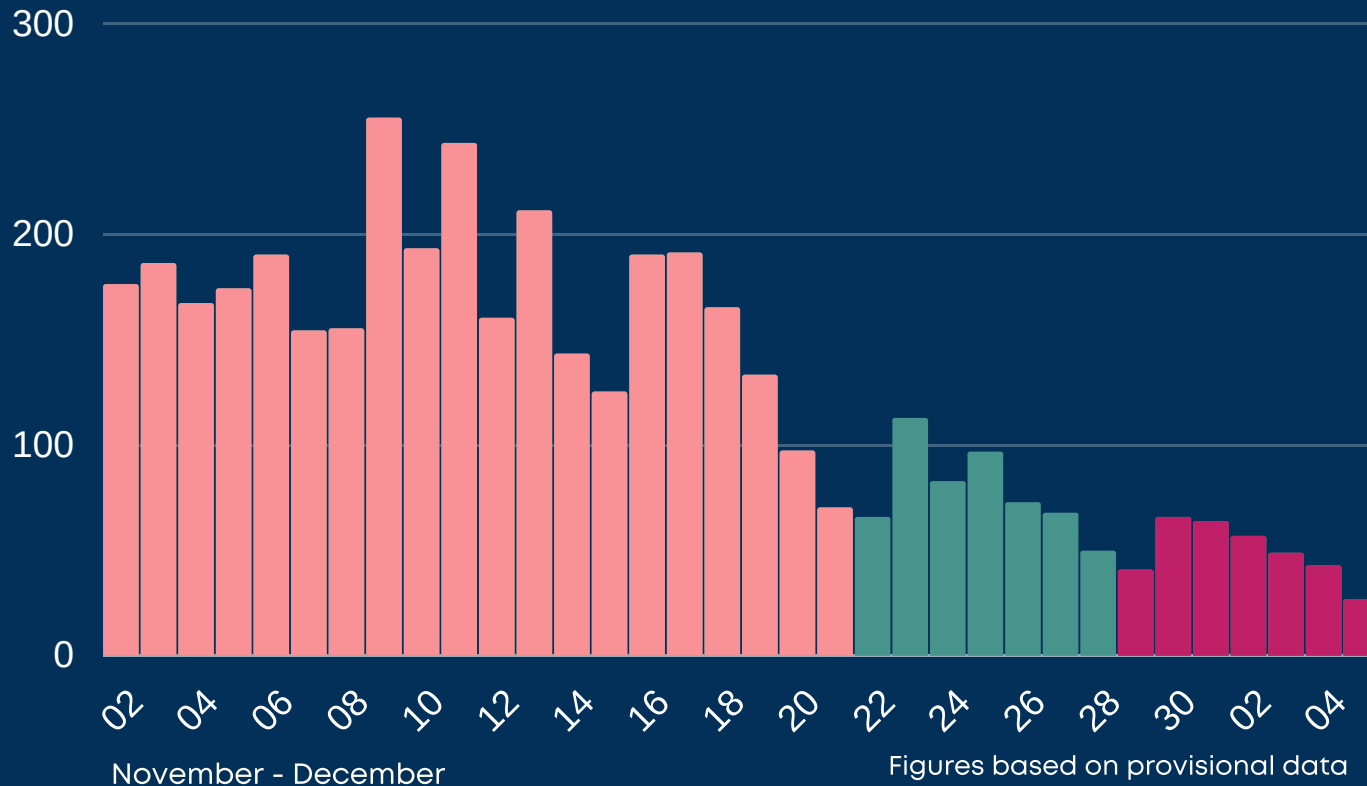

Newcastle COVID cases

Total daily cases

Tuesday 8 December 2020

↓	New cases in last 7 days	340
↓	New cases in previous 7 days	543

Case rate per 100,000 population

↓	Newcastle	112
↓	North East	146
→	England	148

*arrows show whether figure is up, down or the same as the previous 7 days. Figures are accurate at time of publishing and based on national Public Health England data.