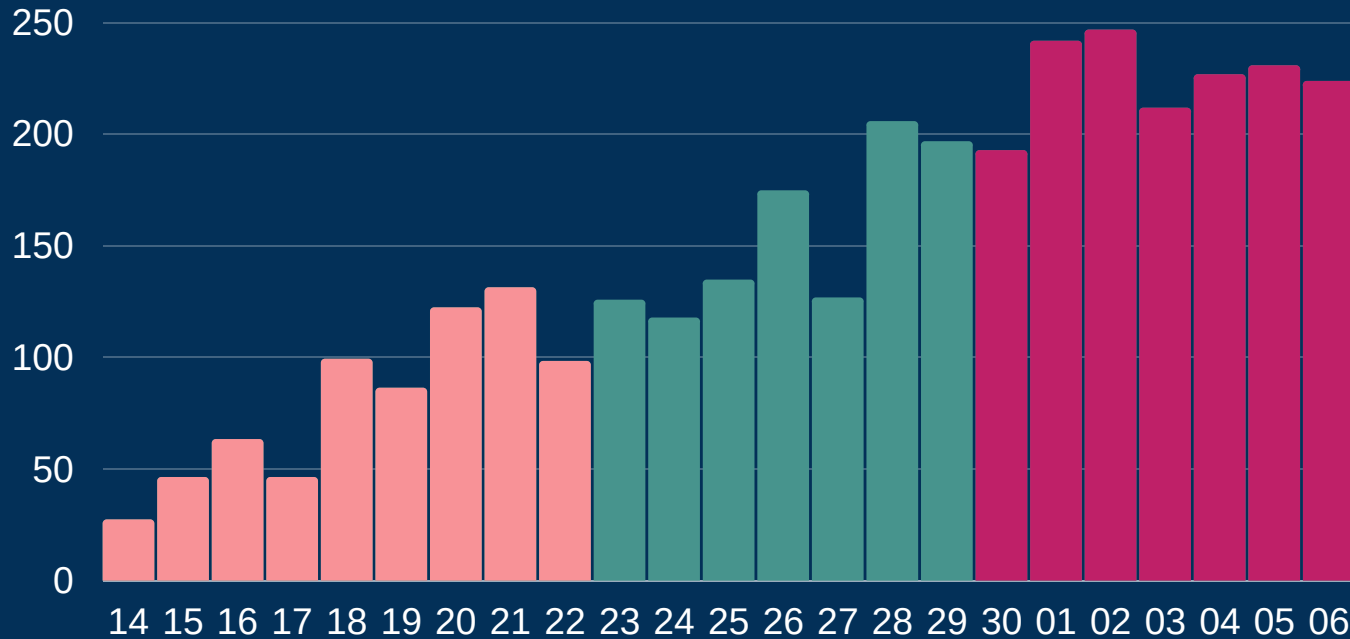

Newcastle COVID cases

Total daily cases

September - October

Figures based on provisional data.

Friday 9 October 2020

↑ New cases in last 7 days 1537

↑ New cases in previous 7 days 1077

Case rate per 100,000 population

↑ Newcastle 508

↑ North East 259

↑ England 125

*arrows show whether figure is up, down or the same as the previous 7 days. Figures are accurate at time of publishing and based on national Public Health England data.