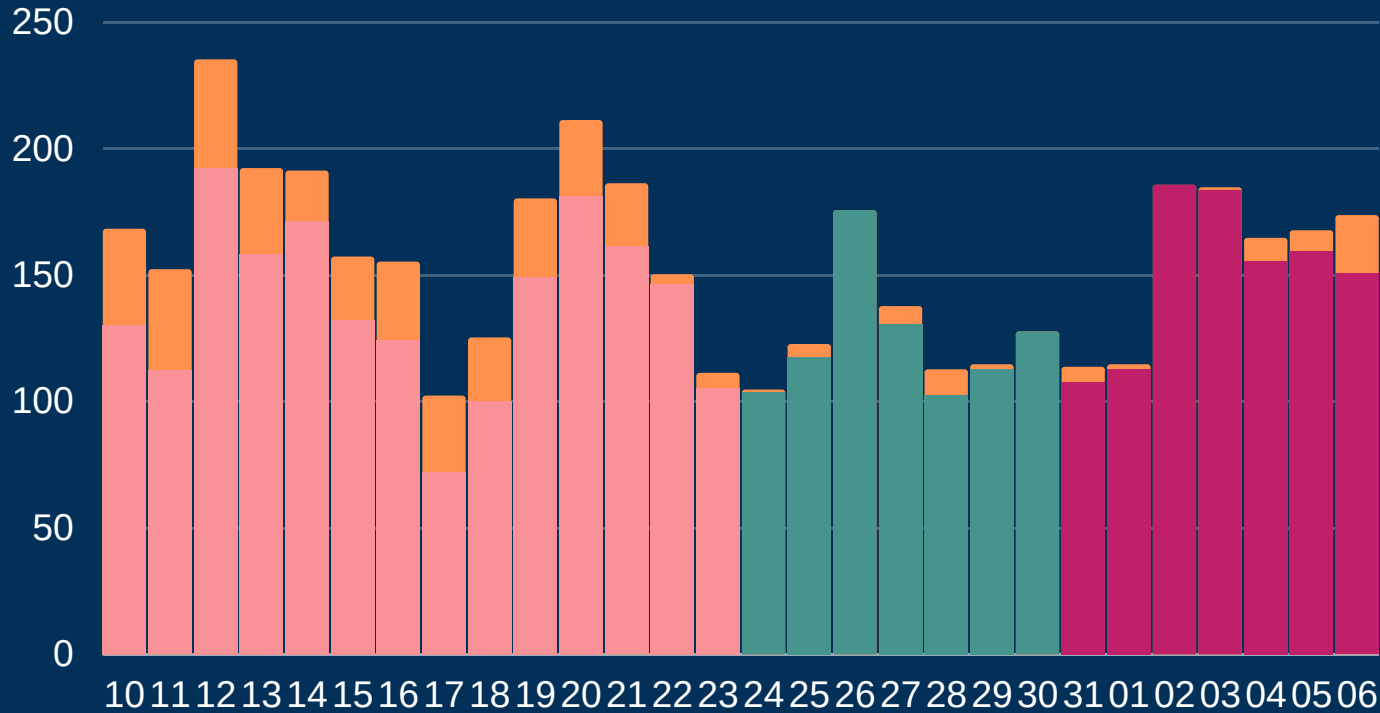

# Newcastle COVID cases

### Total daily cases

October - November

Figures based on provisional data

### Monday 09 November 2020

	New cases in last 7 days	1051	1087
	New cases in previous 7 days	866	888

### Case rate per 100,000 population

	Newcastle	347	359
	North East	332	
	England	223	

\*arrows show whether figure is up, down or the same as the previous 7 days. Figures are accurate at time of publishing and based on national Public Health England data.