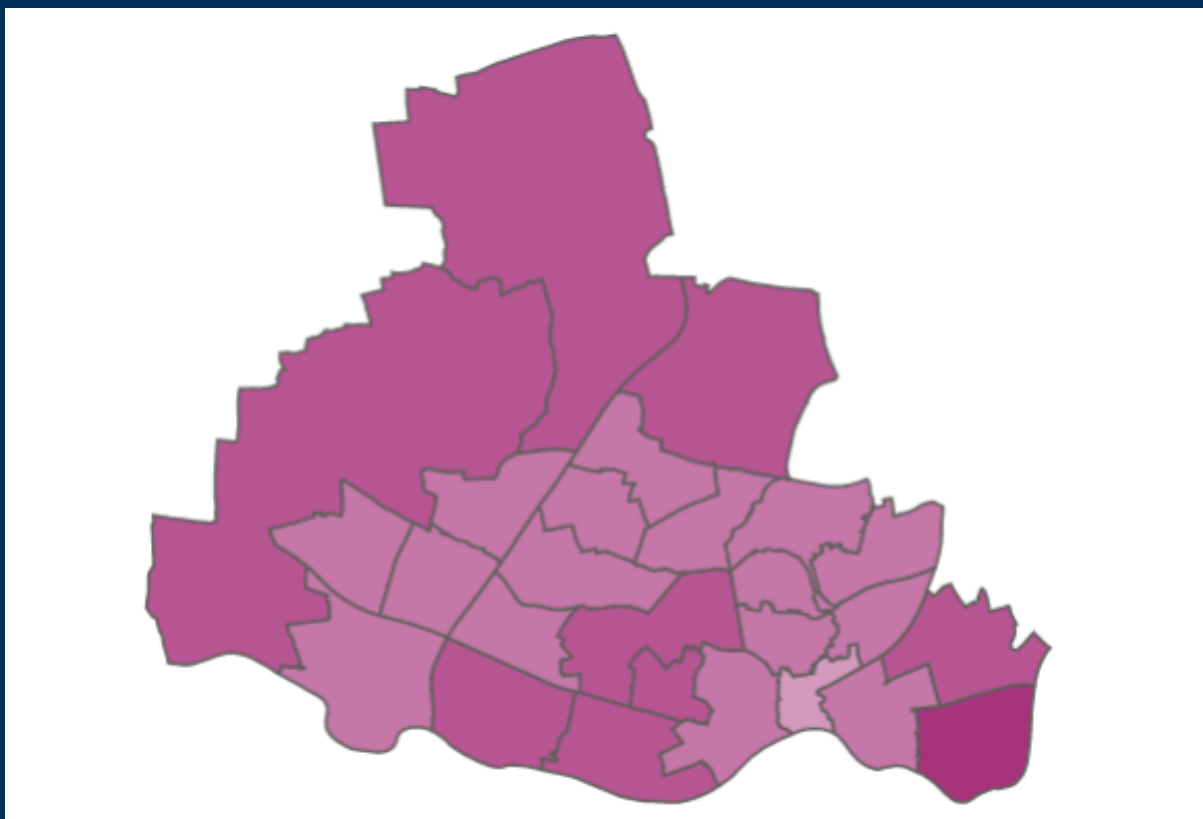

# Newcastle COVID cases

November - Dec

Figures based on provisional data

Thursday 9 December 2021

↓	New cases in last 7 days	1195
↓	New cases in previous 7 days	1168

Case rate per 100,000 population

↓	Newcastle	395
↓	LA7	372
↓	North East	373
↓	England	490

\*arrows show whether figure is up, down or the same as the previous 7 days. Figures are accurate at time of publishing and based on national Public Health England data.

## Case rate by ward

Map indicator Adjusted 14-day rate per 100k population to 6 December 2021

100.01 - 150	150.01 - 300	300.01-450	450.01-600
--------------	--------------	------------	------------