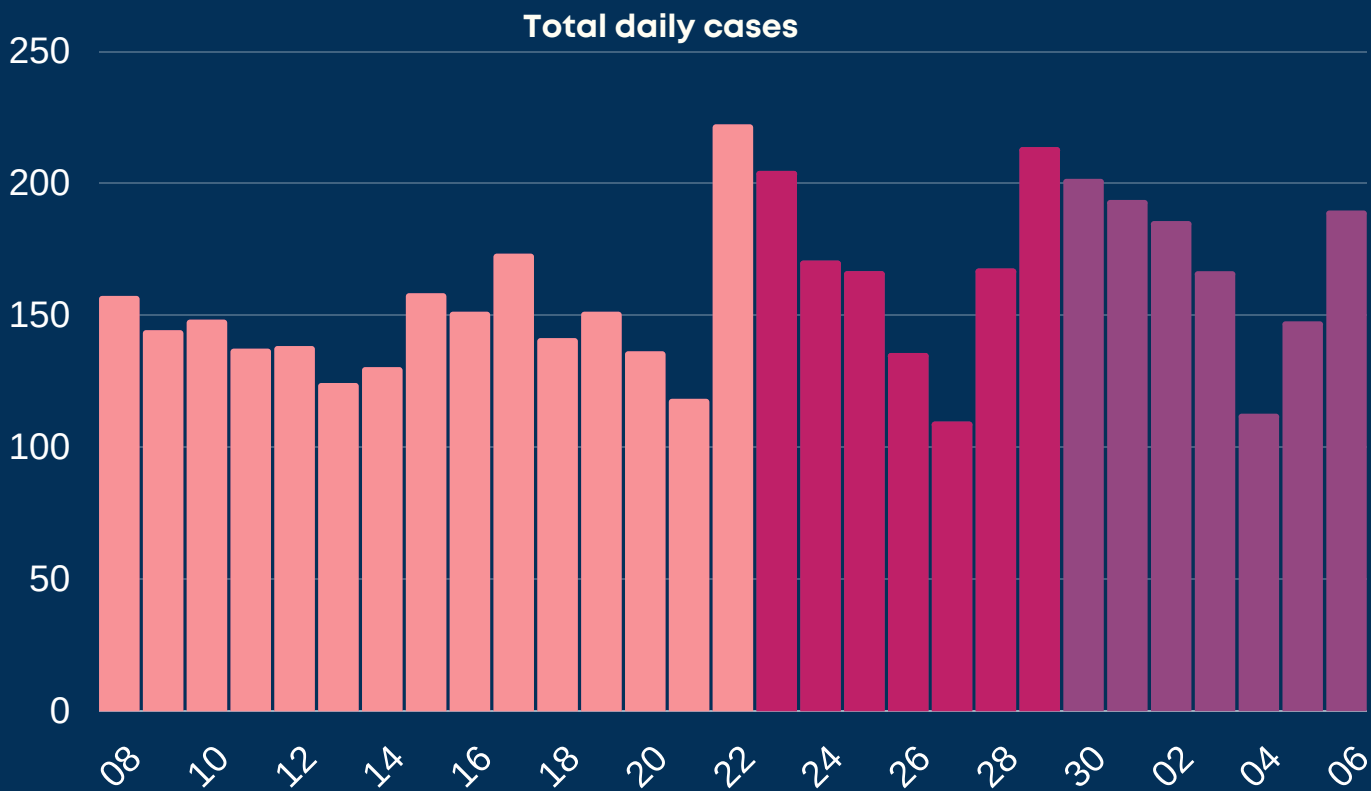

# Newcastle COVID cases

November - Dec

Figures based on provisional data

Thursday 9 December 2021

↓	New cases in last 7 days	1195
↓	New cases in previous 7 days	1168

Case rate per 100,000 population

↓	Newcastle	395
↓	LA7	372
↓	North East	373
↓	England	490

\*arrows show whether figure is up, down or the same as the previous 7 days. Figures are accurate at time of publishing and based on national Public Health England data.

## Case rate by ward

Map indicator Adjusted 14-day rate per 100k population to 6 December 2021

100.01 - 150	150.01 - 300	300.01-450	450.01-600
--------------	--------------	------------	------------

### Deaths

Newcastle residents

7 days to 26 November

Total	40
Cause: COVID-19	2

7 days to 19 November

Total	32
Cause: COVID-19	1