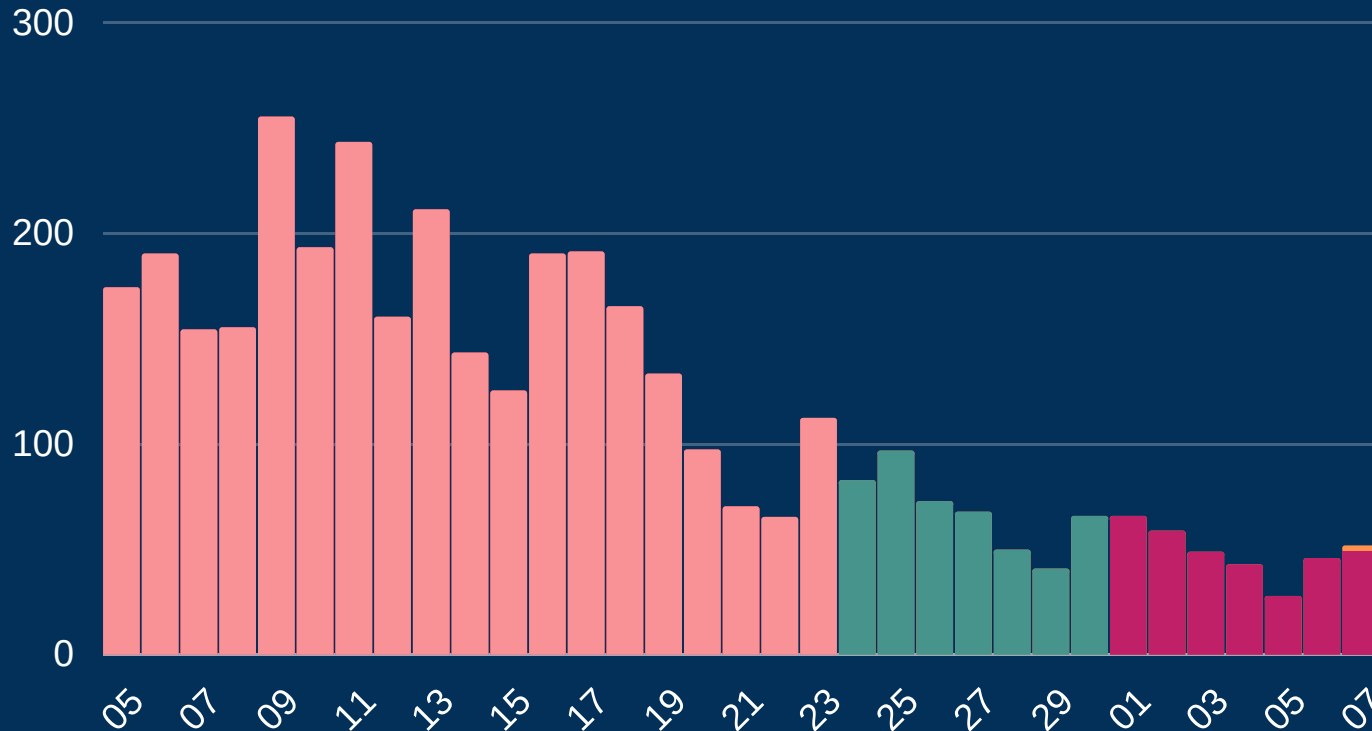

# Newcastle COVID cases

Total daily cases

November - December

Figures based on provisional data

## Thursday 10 December 2020

➔	New cases in last 7 days	333
➡	New cases in previous 7 days	471

## Case rate per 100,000 population

➡	Newcastle	110
➡	North East	144
➔	England	149

\*arrows show whether figure is up, down or the same as the previous 7 days. Figures are accurate at time of publishing and based on national Public Health England data.