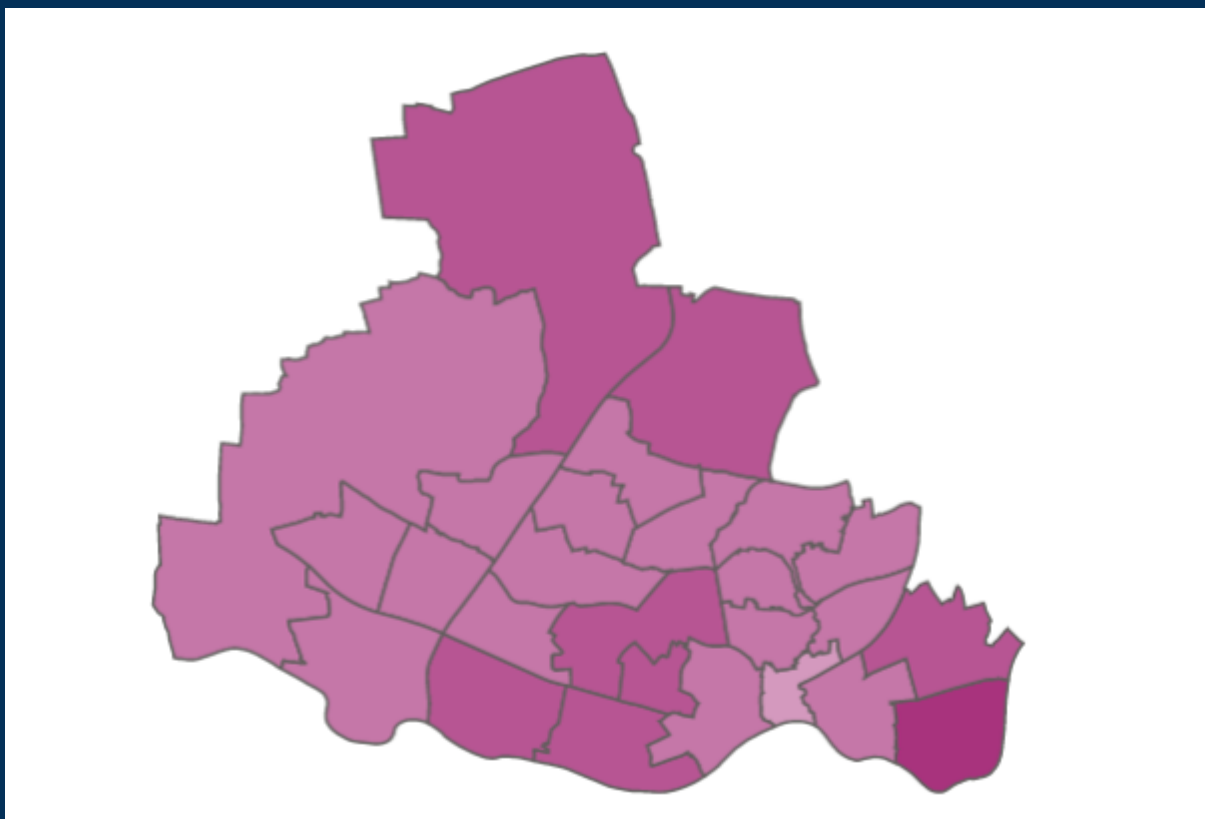

# Newcastle COVID cases

November - Dec

Figures based on provisional data

Friday 10 December 2021

↓	New cases in last 7 days	1163
↓	New cases in previous 7 days	1166

Case rate per 100,000 population

↓	Newcastle	384
↓	LA7	361
↓	North East	365
↓	England	483

\*arrows show whether figure is up, down or the same as the previous 7 days. Figures are accurate at time of publishing and based on national Public Health England data.

## Case rate by ward

Map indicator Adjusted 14-day rate per 100k population to 7 December 2021