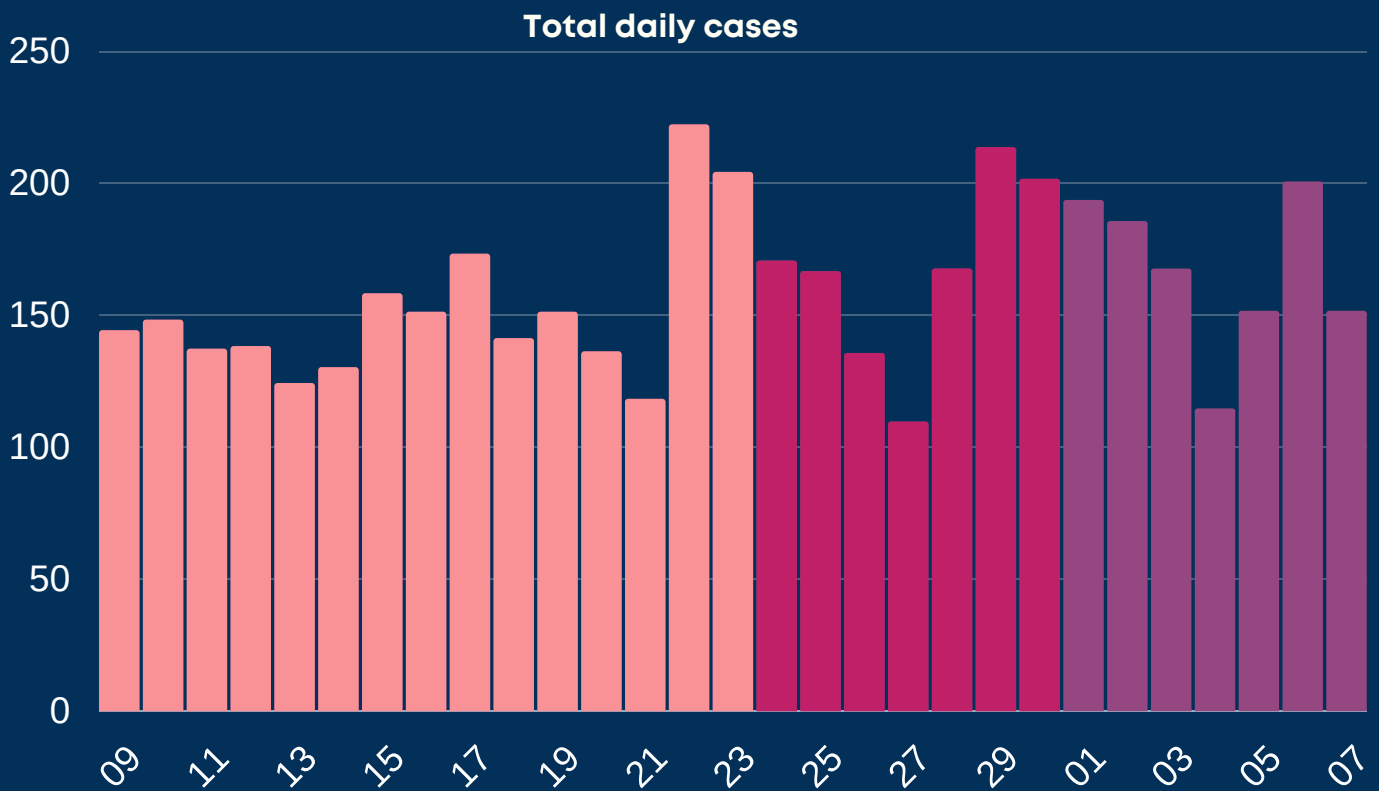

# Newcastle COVID cases

November - Dec

Figures based on provisional data

Friday 10 December 2021

↓	New cases in last 7 days	1163
↓	New cases in previous 7 days	1166

Case rate per 100,000 population

↓	Newcastle	384
↓	LA7	361
↓	North East	365
↓	England	483

\*arrows show whether figure is up, down or the same as the previous 7 days. Figures are accurate at time of publishing and based on national Public Health England data.

## Case rate by ward

Map indicator Adjusted 14-day rate per 100k population to 7 December 2021

### Deaths

Newcastle residents

7 days to 26 November	
Total	40
Cause: COVID-19	2
7 days to 19 November	
Total	32
Cause: COVID-19	1