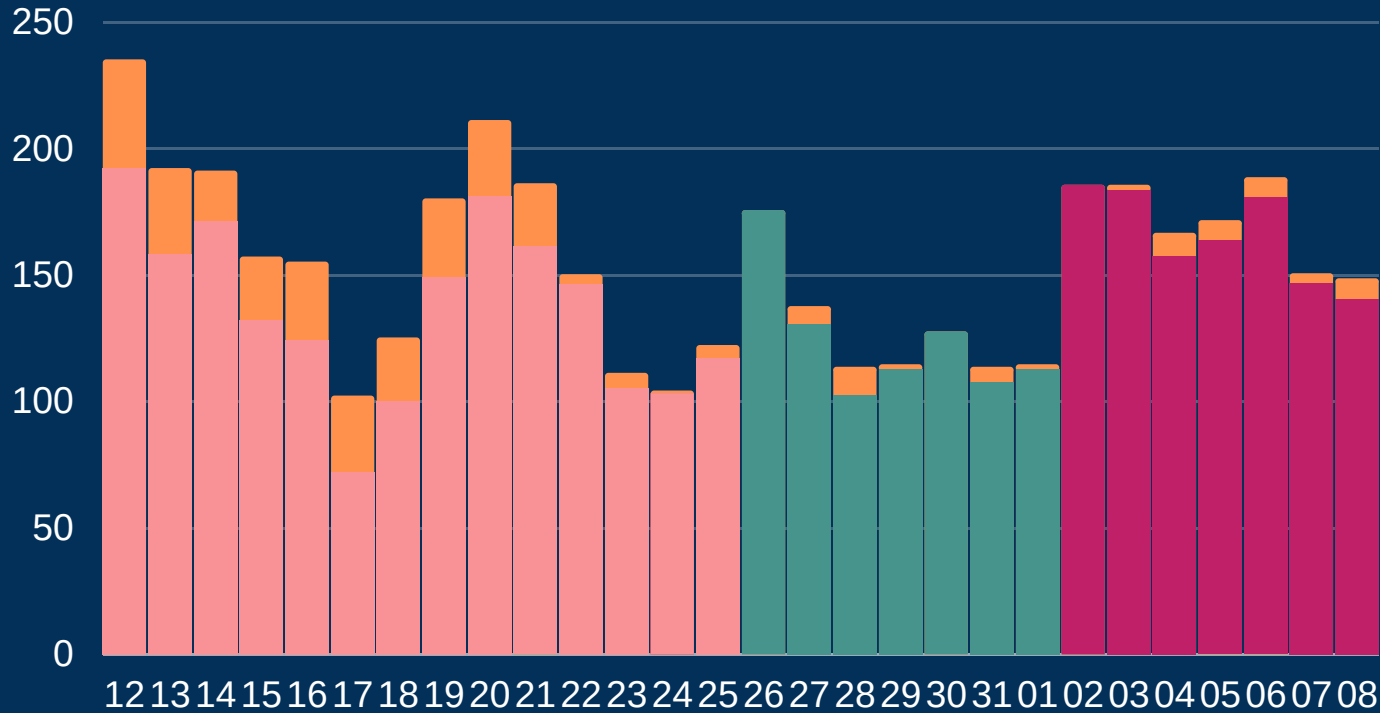

Newcastle COVID cases

Total daily cases

Wednesday 11 November 2020

	New cases in last 7 days	1154	1180
	New cases in previous 7 days	865	890

Case rate per 100,000 population

	Newcastle	381	390
	North East	366	
	England	242	

*arrows show whether figure is up, down or the same as the previous 7 days. Figures are accurate at time of publishing and based on national Public Health England data.

October - November

Figures based on provisional data

This represents where positive cases are registered to a GP at an 'alternative address' to the Newcastle address given when getting tested. This will include some students who are registered with GPs at their parents' address.