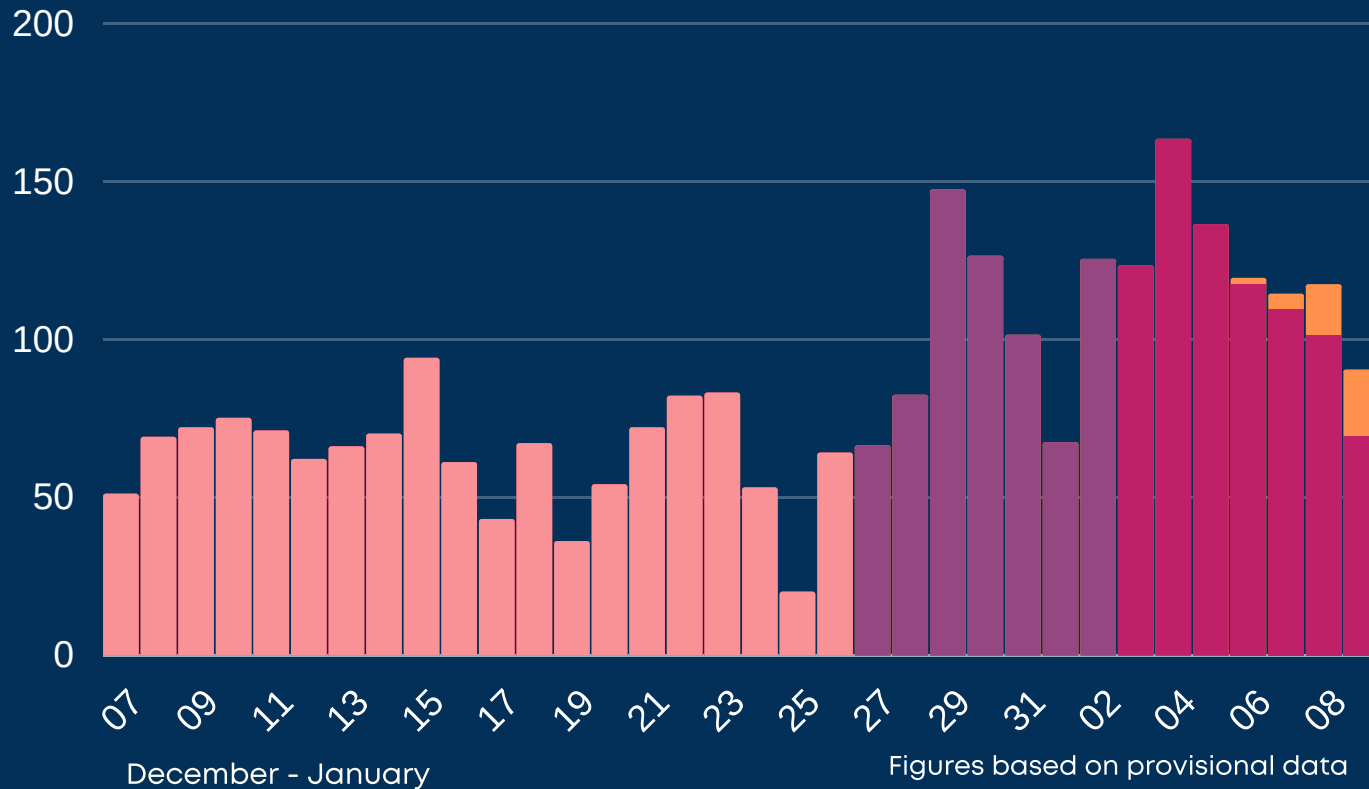

Newcastle COVID cases

Total daily cases

Tuesday 12 January 2021

➔	New cases in last 7 days	818
⬆️	New cases in previous 7 days	714

Case rate per 100,000 population

➔	Newcastle	270
➔	North East	370
➔	England	585

*arrows show whether figure is up, down or the same as the previous 7 days. Figures are accurate at time of publishing and based on national Public Health England data.

 This represents 'alternative data' where someone has used a different address at the point of being tested. This will include students who are registered with a GP at their parent's address.