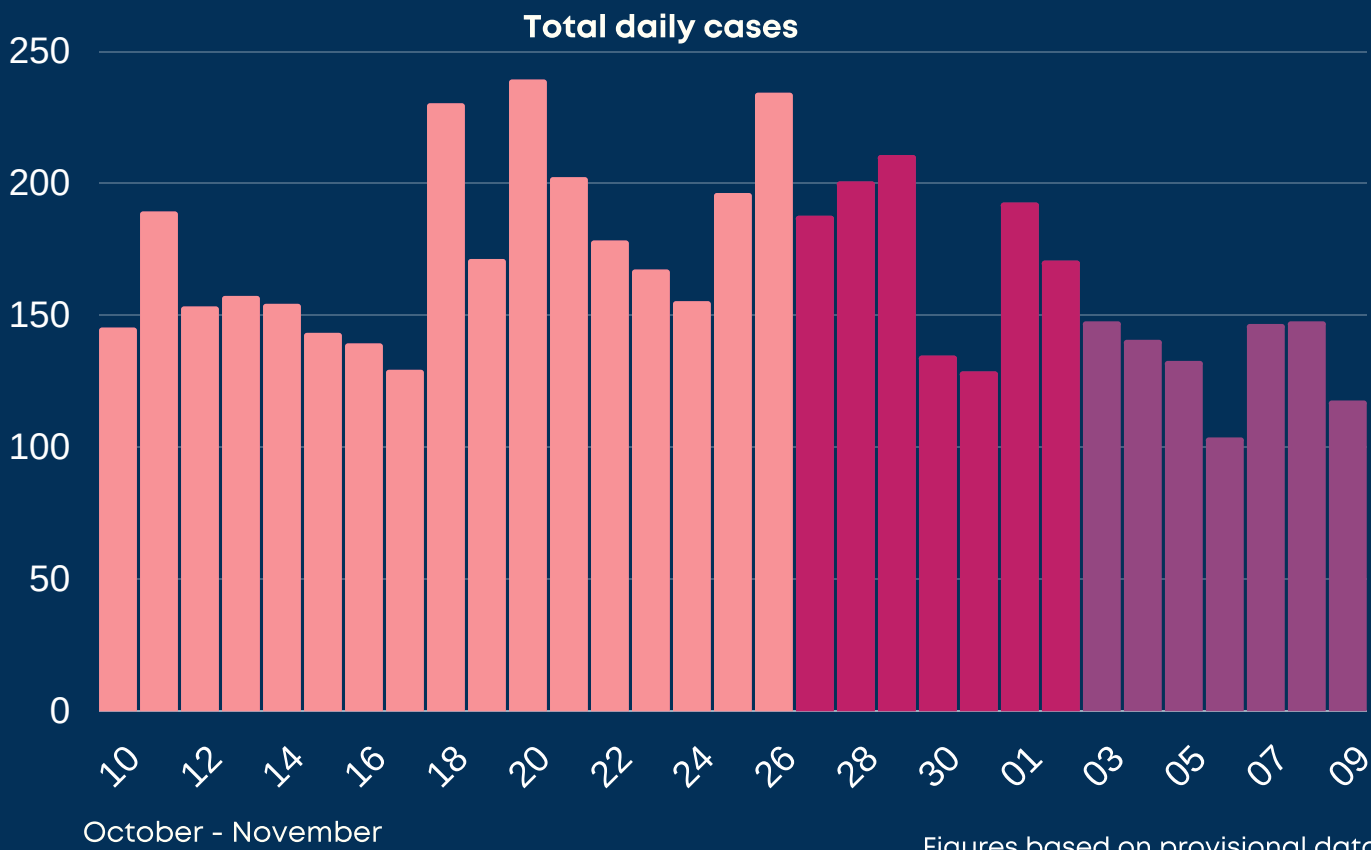

# Newcastle COVID cases

Friday 12 November 2021

↓	New cases in last 7 days	934
↓	New cases in previous 7 days	1223

Case rate per 100,000 population

↓	Newcastle	308
↓	LA7	367
↓	North East	360
↑	England	337

\*arrows show whether figure is up, down or the same as the previous 7 days. Figures are accurate at time of publishing and based on national Public Health England data.

## Case rate by ward

Map indicator Adjusted 14-day rate per 100k population to 9 November 2021

Light pink	150.01 - 300	Dark pink	300.01-450
------------	--------------	-----------	------------

**Vaccinations**  
Newcastle

Total	38
Cause: COVID-19	4

---

**7 days to 22 October**

Total	45
Cause: COVID-19	4