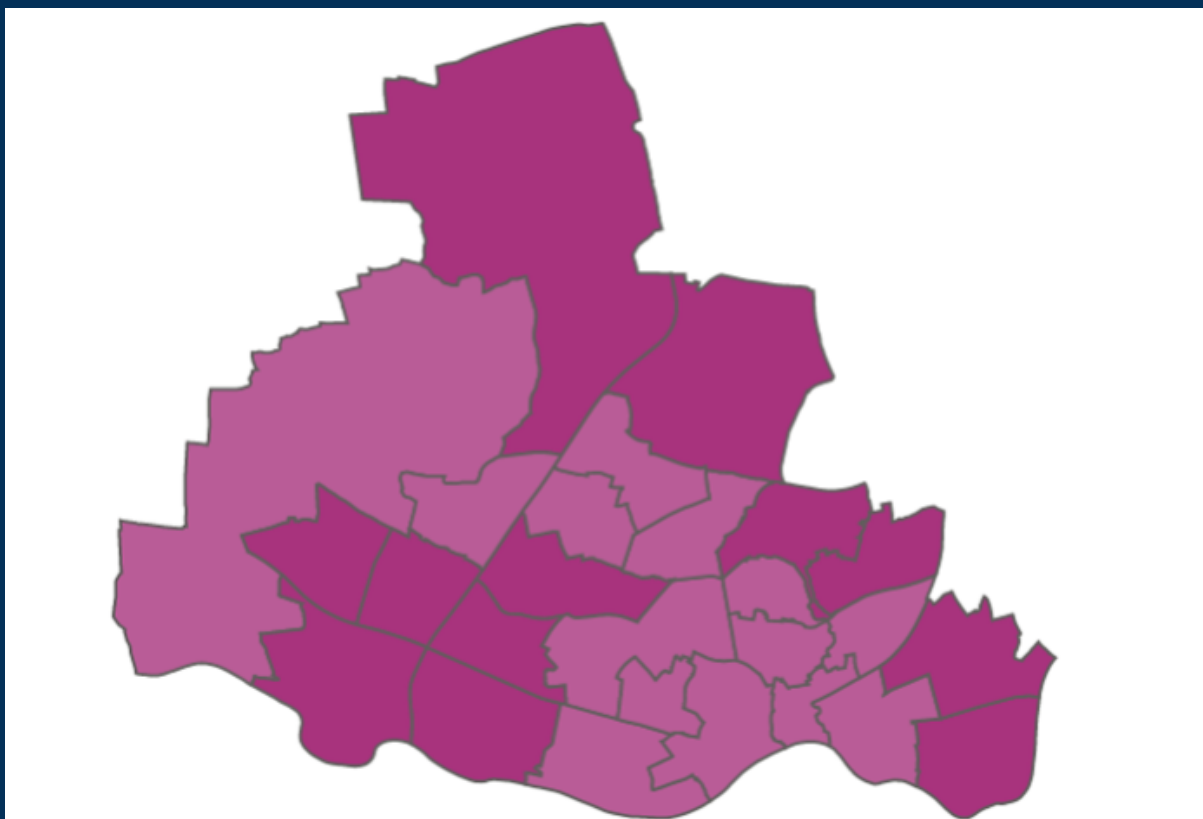

# Newcastle COVID cases

Friday 12 November 2021

↓	New cases in last 7 days	934
↓	New cases in previous 7 days	1223

Case rate per 100,000 population

↓	Newcastle	308
↓	LA7	367
↓	North East	360
↑	England	337

\*arrows show whether figure is up, down or the same as the previous 7 days. Figures are accurate at time of publishing and based on national Public Health England data.

## Case rate by ward

Map indicator Adjusted 14-day rate per 100k population to 9 November 2021

Light pink	150.01 - 300	Dark pink	300.01-450
------------	--------------	-----------	------------

**Vaccinations**  
Newcastle

Total	38
Cause: COVID-19	4

---

**7 days to 22 October**

Total	45
Cause: COVID-19	4