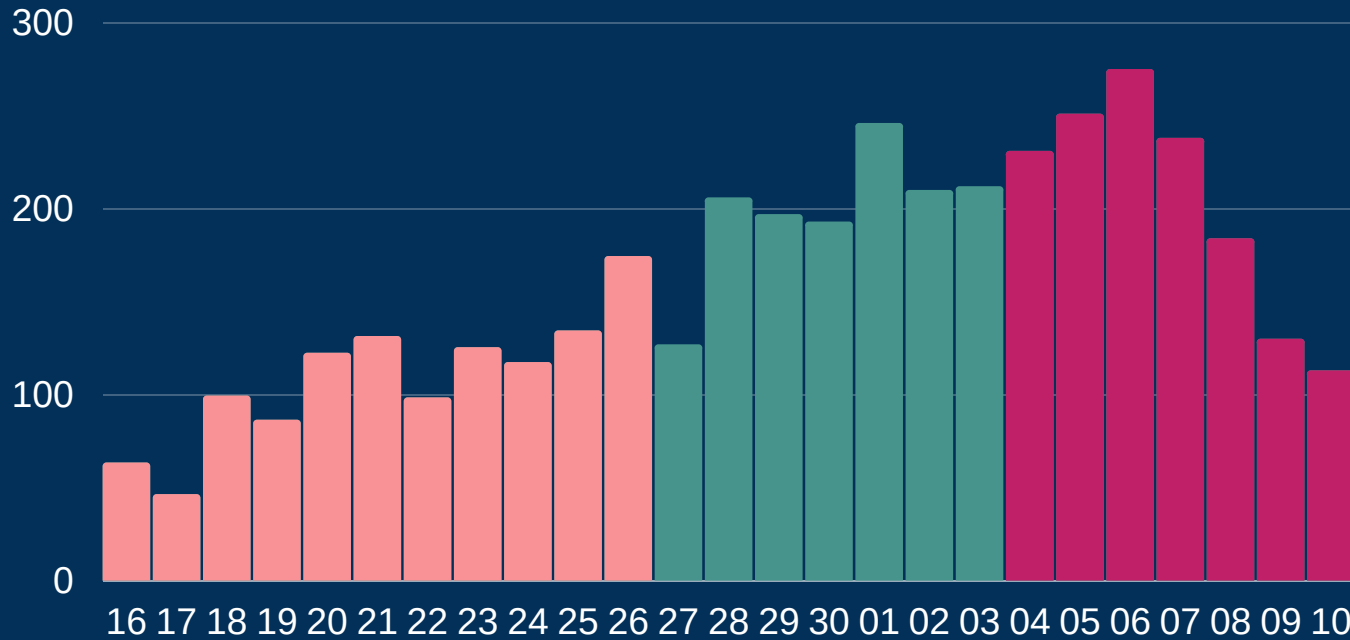

Newcastle COVID cases

Total daily cases

September - October

Figures based on provisional data.

Tuesday 13 October 2020

➔ New cases in last 7 days 1415

⬆️ New cases in previous 7 days 1384

Case rate per 100,000 population

➔ Newcastle 467

⬆️ North East 272

⬆️ England 129

*arrows show whether figure is up, down or the same as the previous 7 days. Figures are accurate at time of publishing and based on national Public Health England data.