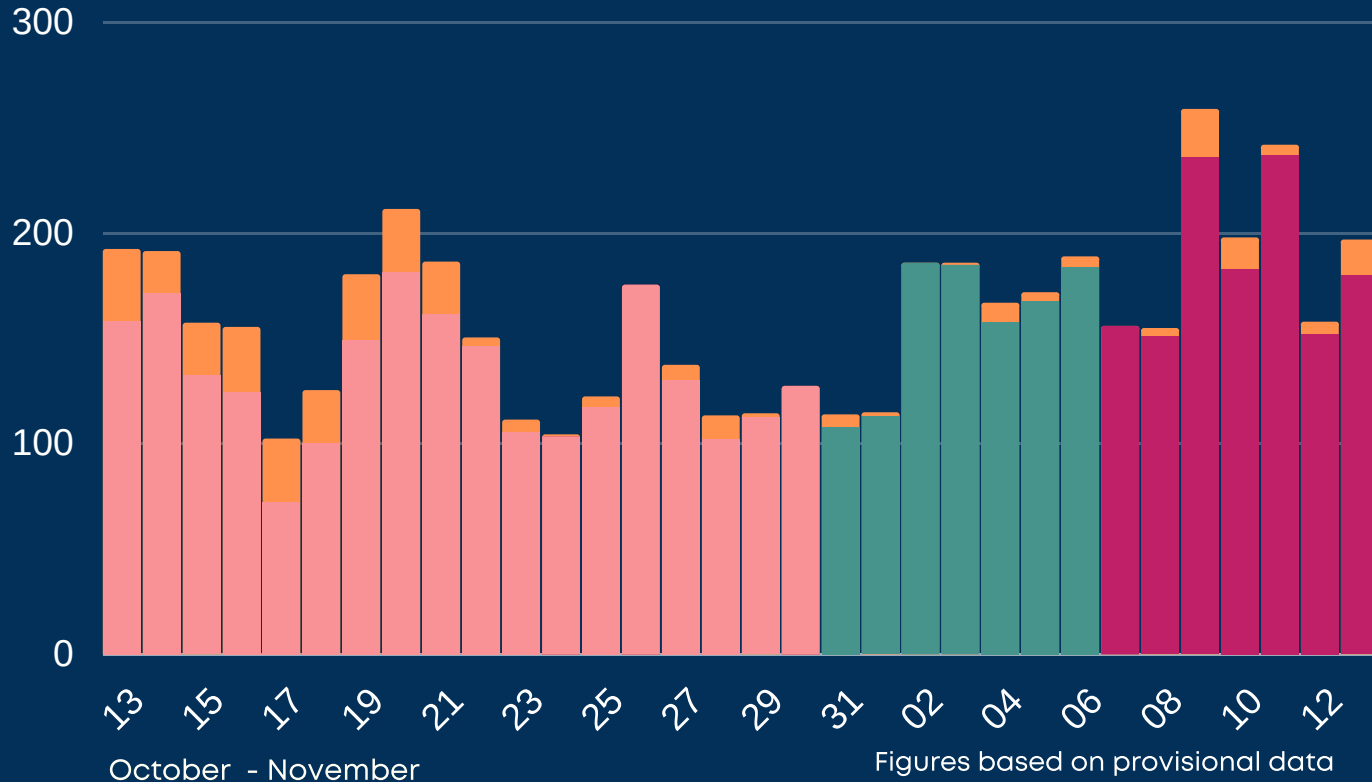

Newcastle COVID cases

Total daily cases

Monday 16 November 2020

↑	New cases in last 7 days	1288	1347
↑	New cases in previous 7 days	1096	1109

Case rate per 100,000 population

↑	Newcastle	425	445
↑	North East	410	
→	England	257	

*arrows show whether figure is up, down or the same as the previous 7 days. Figures are accurate at time of publishing and based on national Public Health England data.

This represents where positive cases are registered to a GP at an 'alternative address' to the Newcastle address given when getting tested. This will include some students who are registered with GPs at their parents' address.