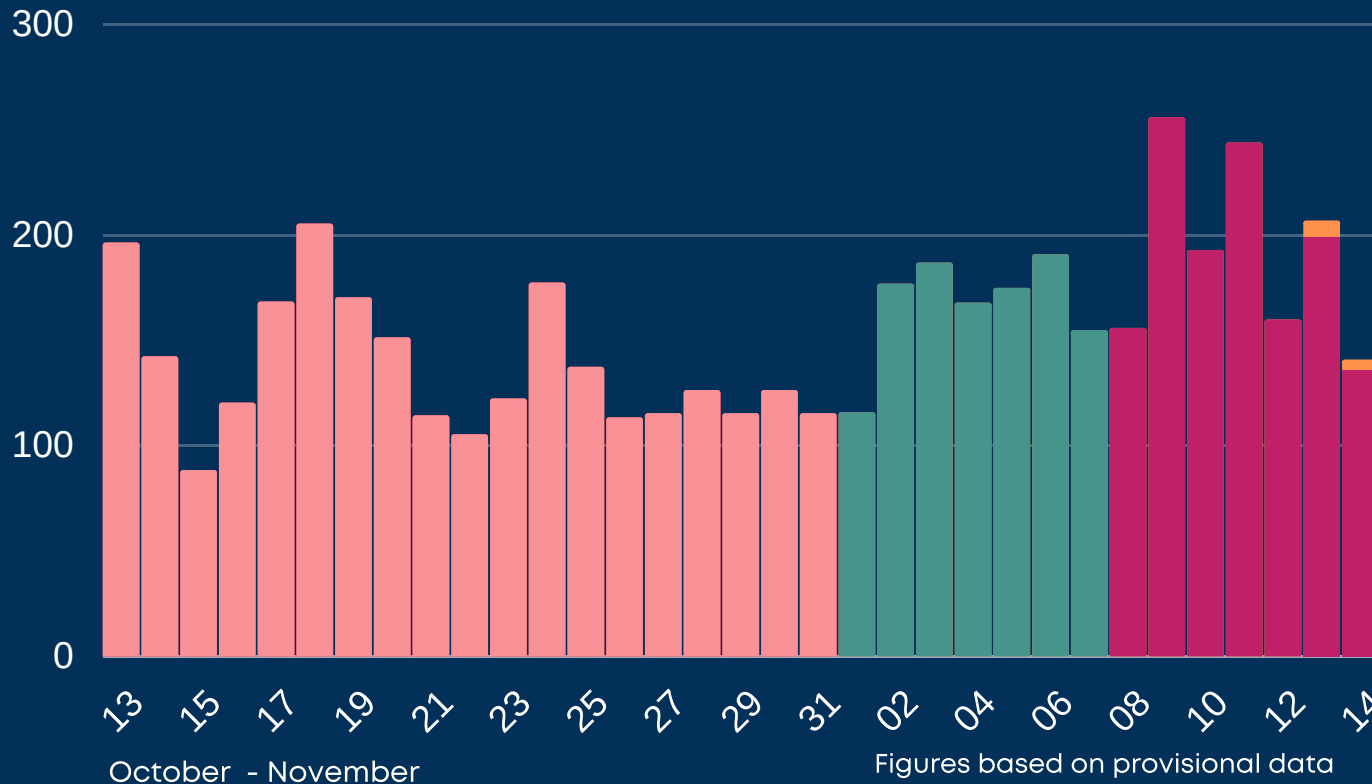

Newcastle COVID cases

Total daily cases

Tuesday 17 November 2020

↑	New cases in last 7 days	1337	1345
↑	New cases in previous 7 days	1162	1150

Case rate per 100,000 population

↑	Newcastle	442	444
↑	North East	404	
→	England	262	

*arrows show whether figure is up, down or the same as the previous 7 days. Figures are accurate at time of publishing and based on national Public Health England data.

This represents where positive cases are registered to a GP at an 'alternative address' to the Newcastle address given when getting tested. This will include some students who are registered with GPs at their parents' address.