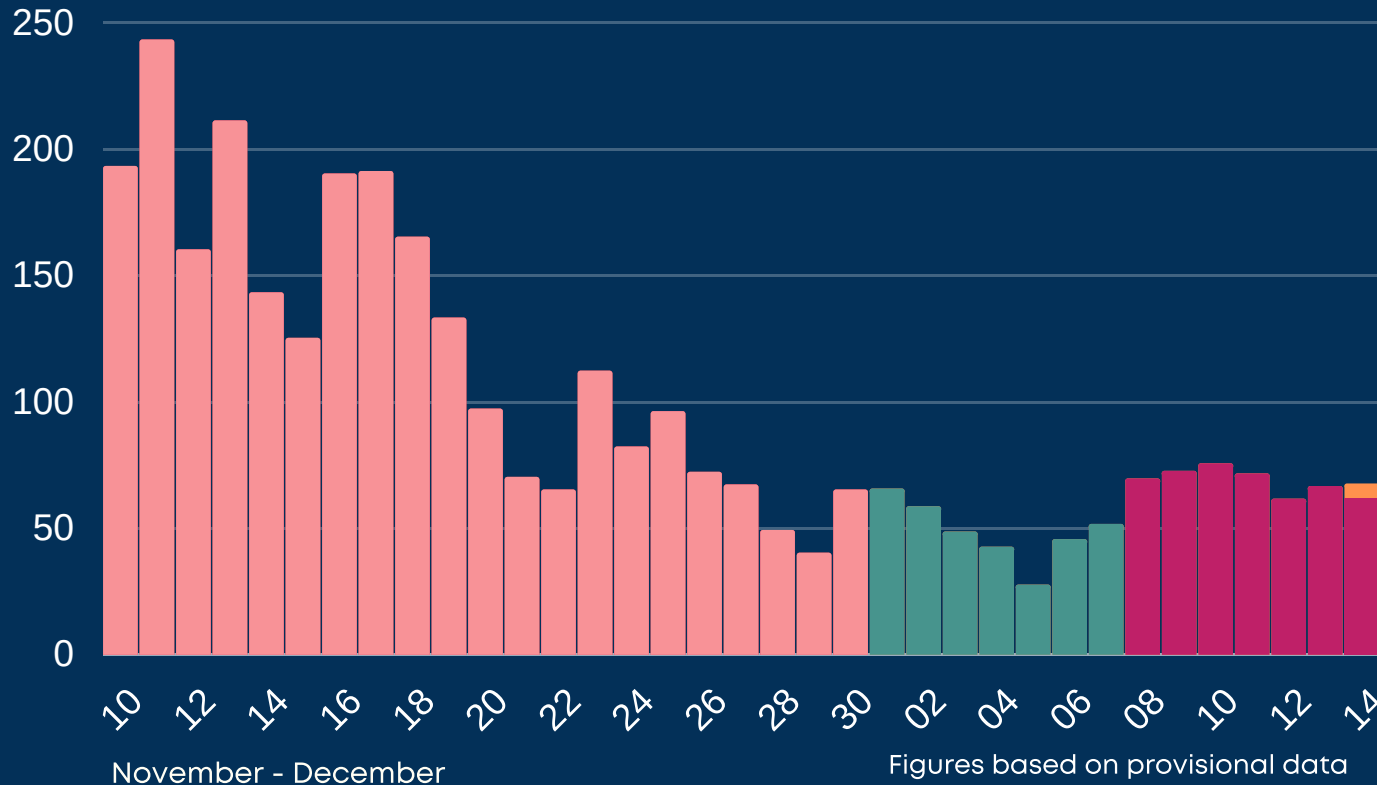

Newcastle COVID cases

Total daily cases

Thursday 17 December 2020

	New cases in last 7 days	475
	New cases in previous 7 days	337

Case rate per 100,000 population

	Newcastle	157
	North East	162
	England	214

*arrows show whether figure is up, down or the same as the previous 7 days. Figures are accurate at time of publishing and based on national Public Health England data.

 This represents 'alternative data' where someone has used a different address at the point of being tested. This will include students who are registered with a GP at their parent's address.