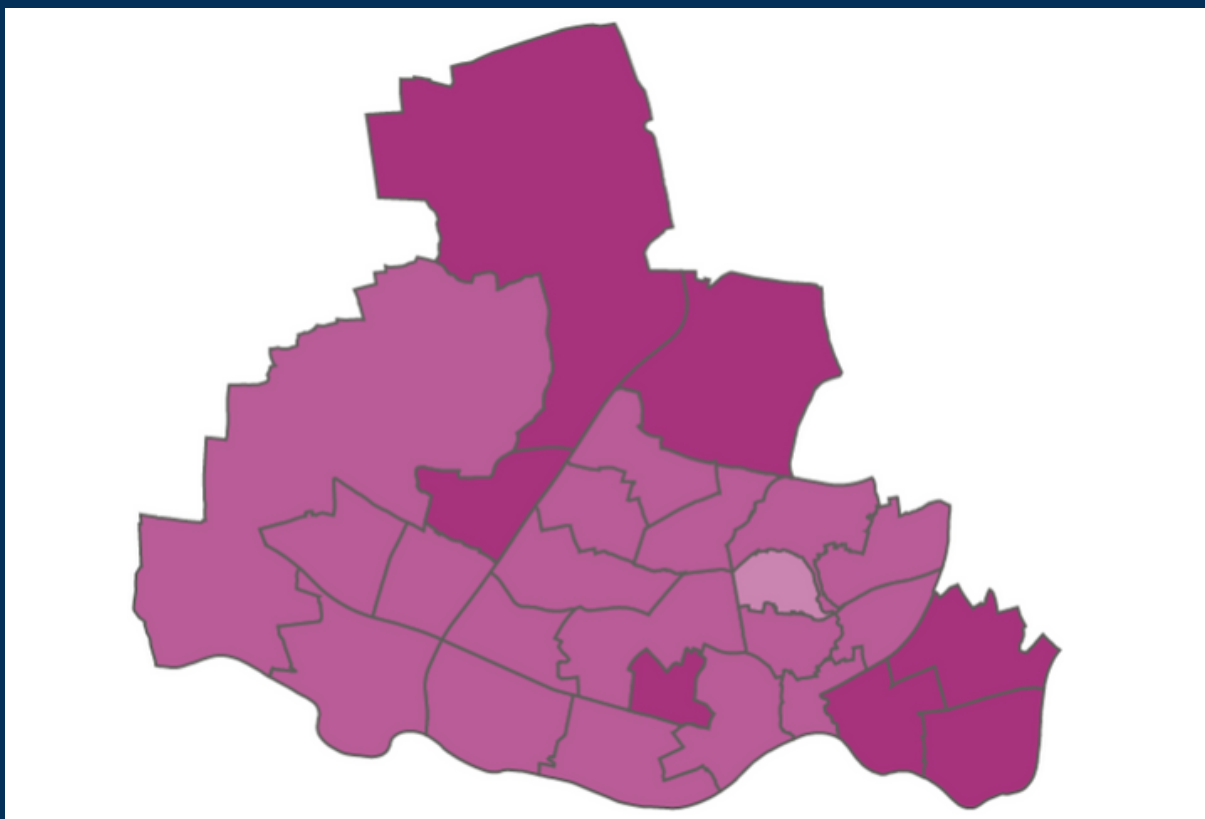

# Newcastle COVID cases

Total daily cases

November - Dec

Figures based on provisional data

Friday 17 December 2021

**New cases in last 7 days** **1352**

**New cases in previous 7 days** **1211**

Case rate per 100,000 population

**Newcastle** **446**

**LA7** **417**

**North East** **408**

**England** **625**

\*arrows show whether figure is up, down or the same as the previous 7 days. Figures are accurate at time of publishing and based on national Public Health England data.

## Case rate by ward

Map indicator Adjusted 14-day rate per 100k population to 13 December 2021

- 100.01 - 150
- 150.01 - 300
- 300.01-450