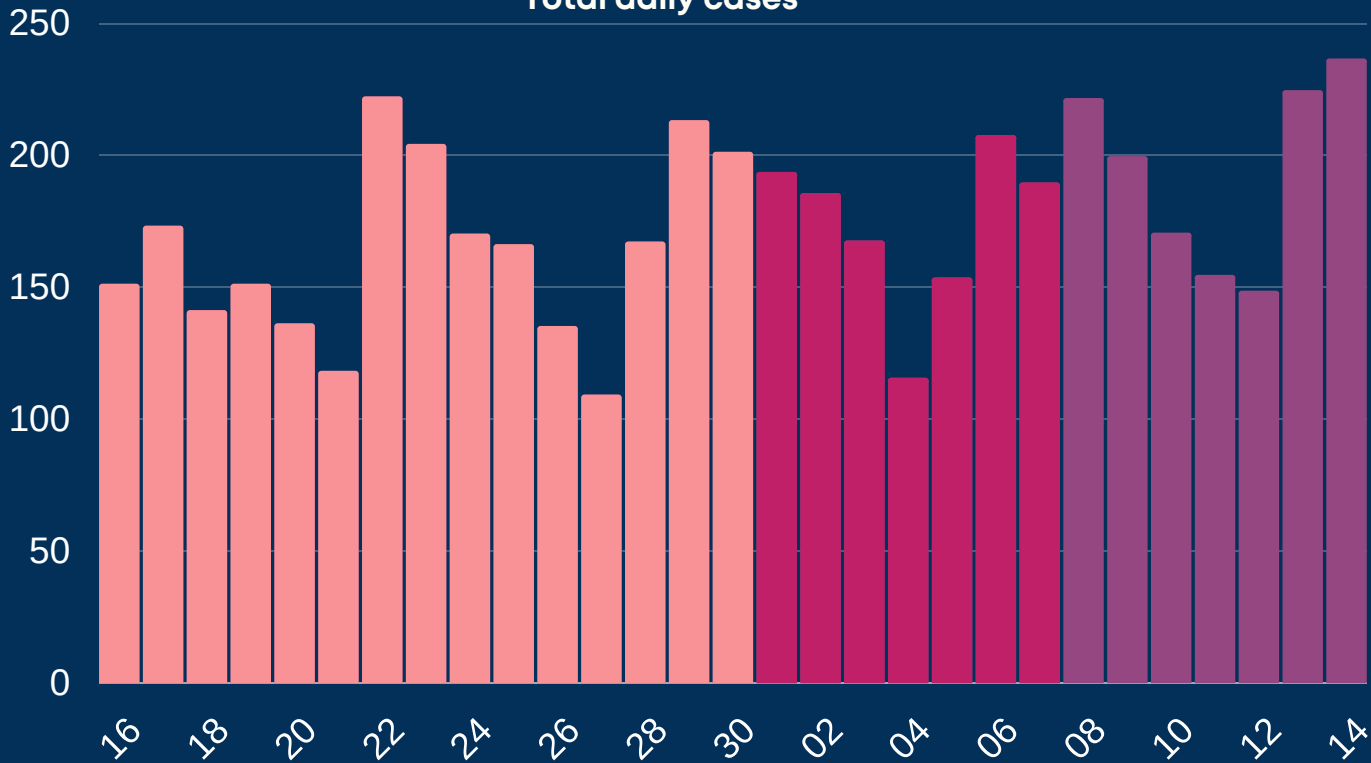

# Newcastle COVID cases

Total daily cases

November - Dec

Figures based on provisional data

Friday 17 December 2021

**New cases in last 7 days** **1352**

**New cases in previous 7 days** **1211**

Case rate per 100,000 population

**Newcastle** **446**

**LA7** **417**

**North East** **408**

**England** **625**

\*arrows show whether figure is up, down or the same as the previous 7 days. Figures are accurate at time of publishing and based on national Public Health England data.

## Case rate by ward

Map indicator Adjusted 14-day rate per 100k population to 13 December 2021

- 100.01 - 150
- 150.01 - 300
- 300.01-450

### Deaths

Newcastle residents

**7 days to 3 December**

Total 48

Cause: COVID-19 1

---

**7 days to 26 November**

Total 40