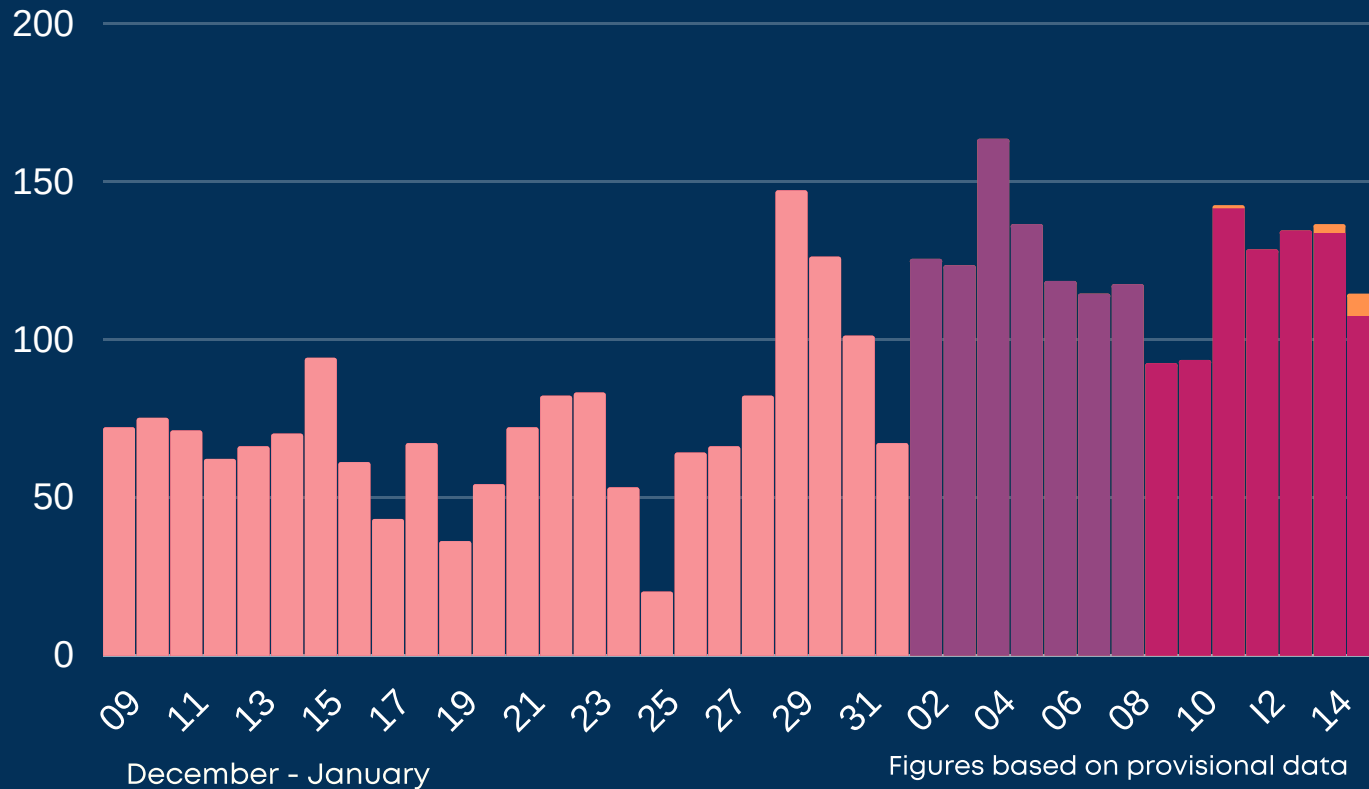

Newcastle COVID cases

Total daily cases

Monday 18 January 2021

➔	New cases in last 7 days	828
⬆️	New cases in previous 7 days	901

Case rate per 100,000 population

➔	Newcastle	273
➔	North East	325
⬇️	England	469

*arrows show whether figure is up, down or the same as the previous 7 days. Figures are accurate at time of publishing and based on national Public Health England data.

 This represents 'alternative data' where someone has used a different address at the point of being tested. This will include students who are registered with a GP at their parent's address.