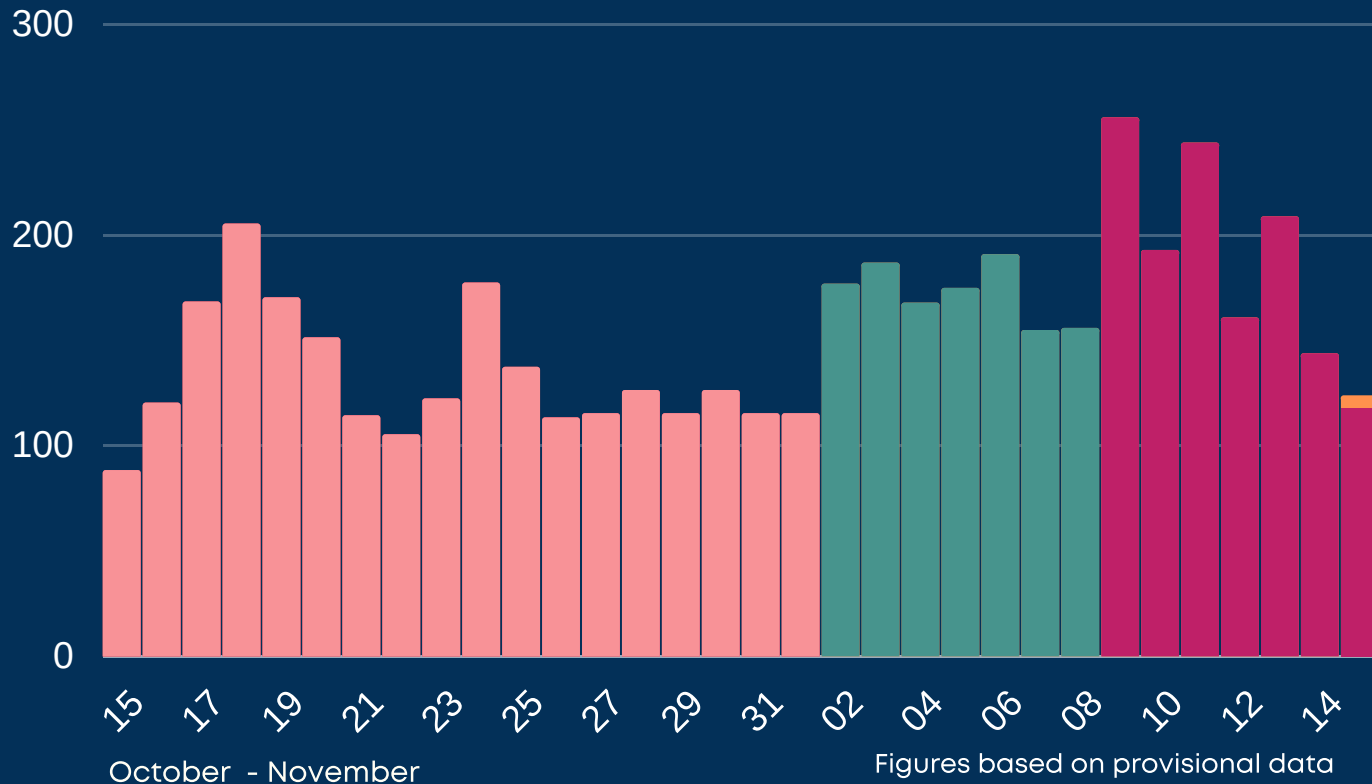

Newcastle COVID cases

Total daily cases

Wednesday 18 November 2020

→	New cases in last 7 days	1318	1319
↑	New cases in previous 7 days	1202	1190

Case rate per 100,000 population

→	Newcastle	435	436
↑	North East	398	
→	England	259	

*arrows show whether figure is up, down or the same as the previous 7 days. Figures are accurate at time of publishing and based on national Public Health England data.

 This represents where positive cases are registered to a GP at an 'alternative address' to the Newcastle address given when getting tested. This will include some students who are registered with GPs at their parents' address.