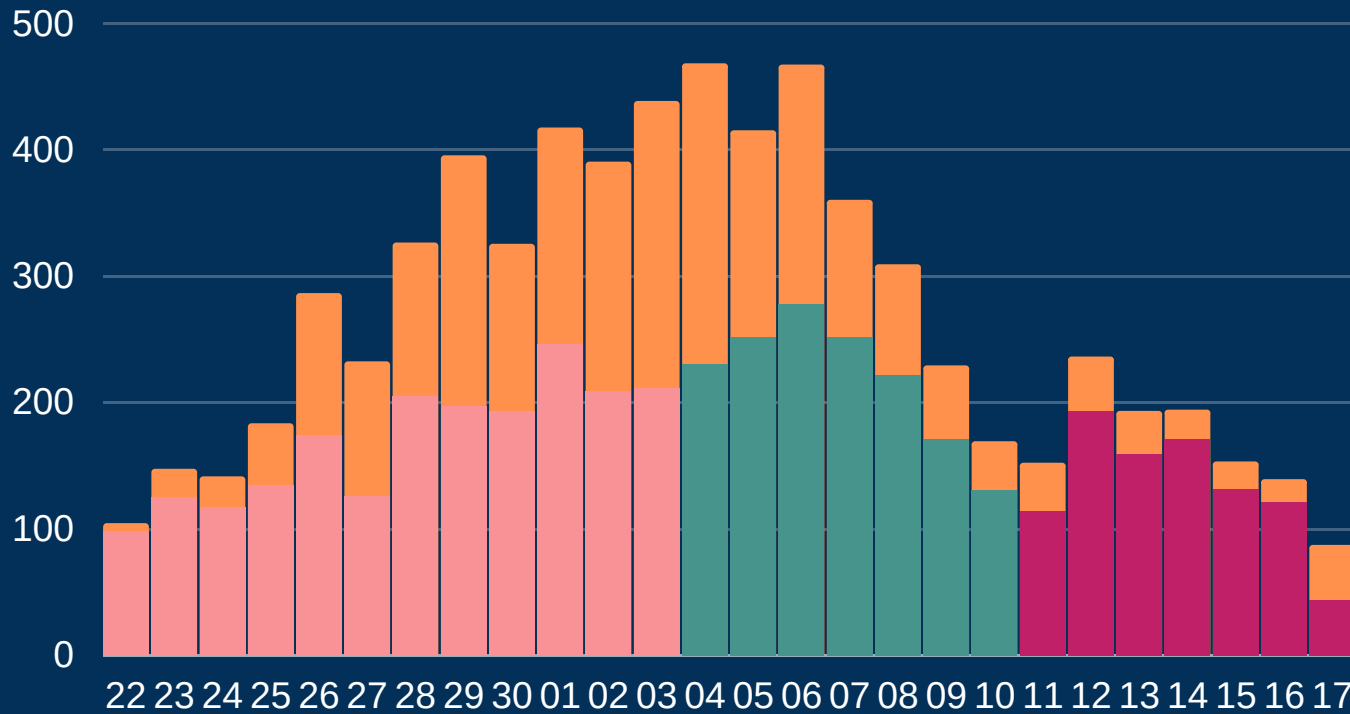

# Newcastle COVID cases

### Total daily cases

September - October

Figures based on provisional data

### Wednesday 21 October 2020

↓	New cases in last 7 days	832	1109
↓	New cases in previous 7 days	1413	2094

### Case rate per 100,000 population

↓	Newcastle	275	366
↑	North East	253	
↑	England	162	

\*arrows show whether figure is up, down or the same as the previous 7 days. Figures are accurate at time of publishing and based on national Public Health England data.