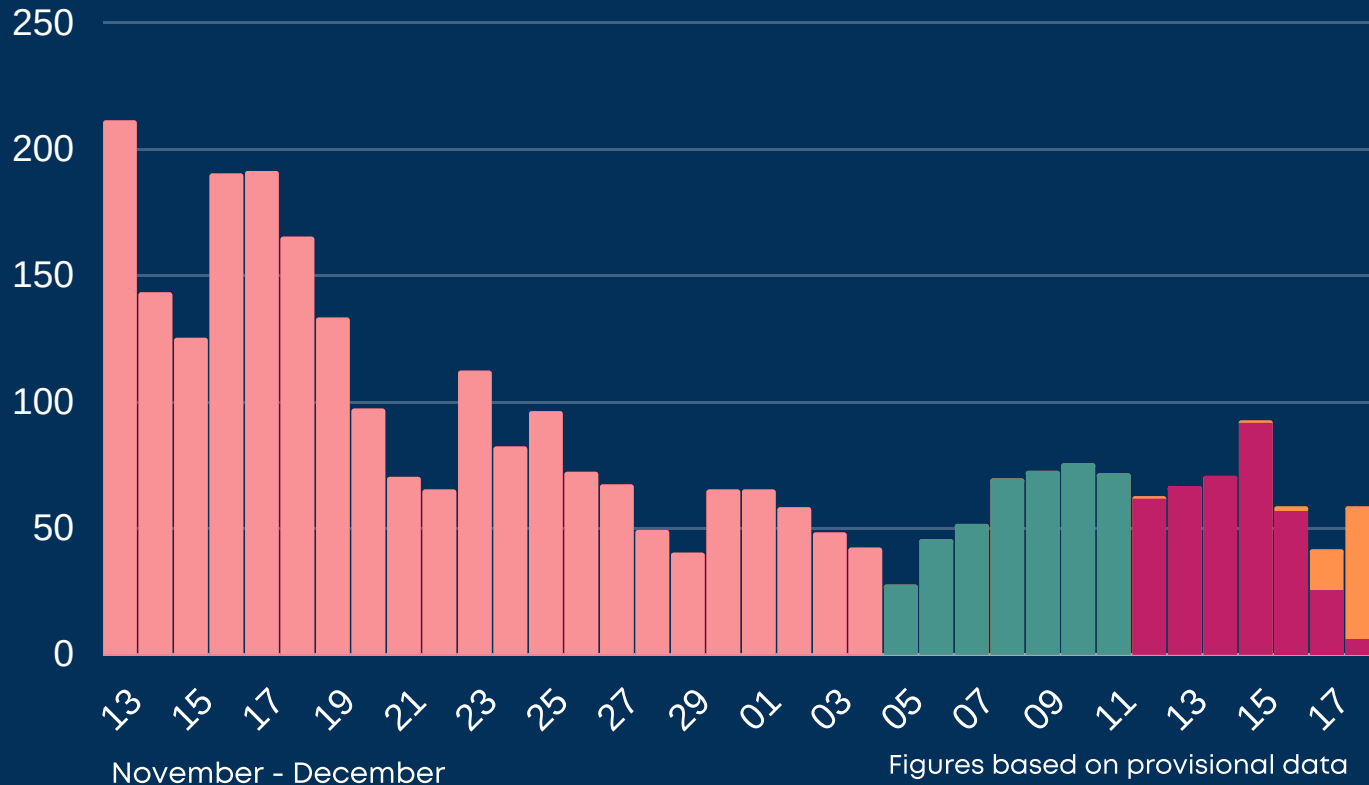

Newcastle COVID cases

Total daily cases

Monday 21 December 2020

| | | |
|---|------------------------------|-----|
| ↓ | New cases in last 7 days | 375 |
| ↑ | New cases in previous 7 days | 410 |

Case rate per 100,000 population

| | | |
|---|------------|-----|
| ↓ | Newcastle | 124 |
| ↓ | North East | 145 |
| ↑ | England | 266 |

*arrows show whether figure is up, down or the same as the previous 7 days. Figures are accurate at time of publishing and based on national Public Health England data.

 This represents 'alternative data' where someone has used a different address at the point of being tested. This will include students who are registered with a GP at their parent's address.