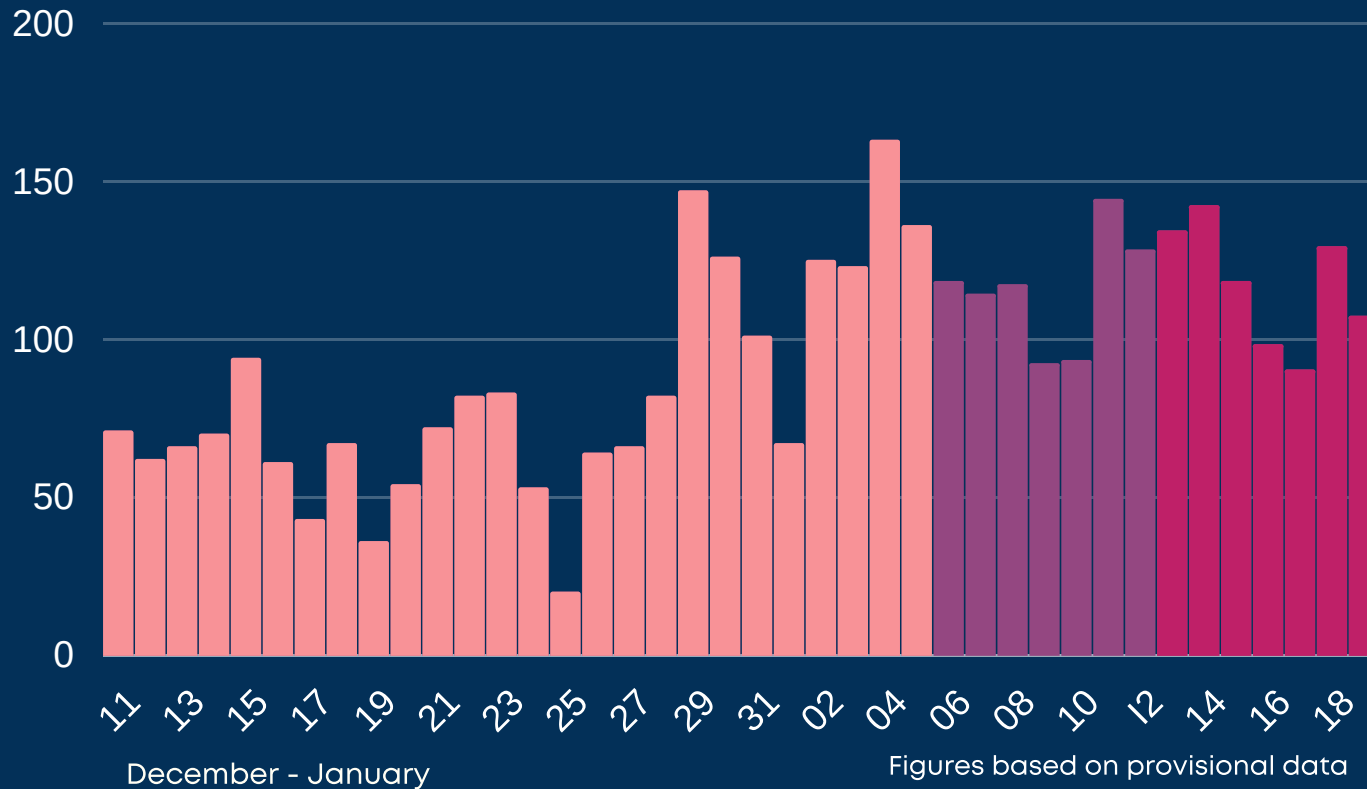

# Newcastle COVID cases

Total daily cases

## Friday 22 January 2021

↓	New cases in last 7 days	818
↓	New cases in previous 7 days	811

## Case rate per 100,000 population

→	Newcastle	270
→	North East	314
↓	England	412

\*arrows show whether figure is up, down or the same as the previous 7 days. Figures are accurate at time of publishing and based on national Public Health England data.