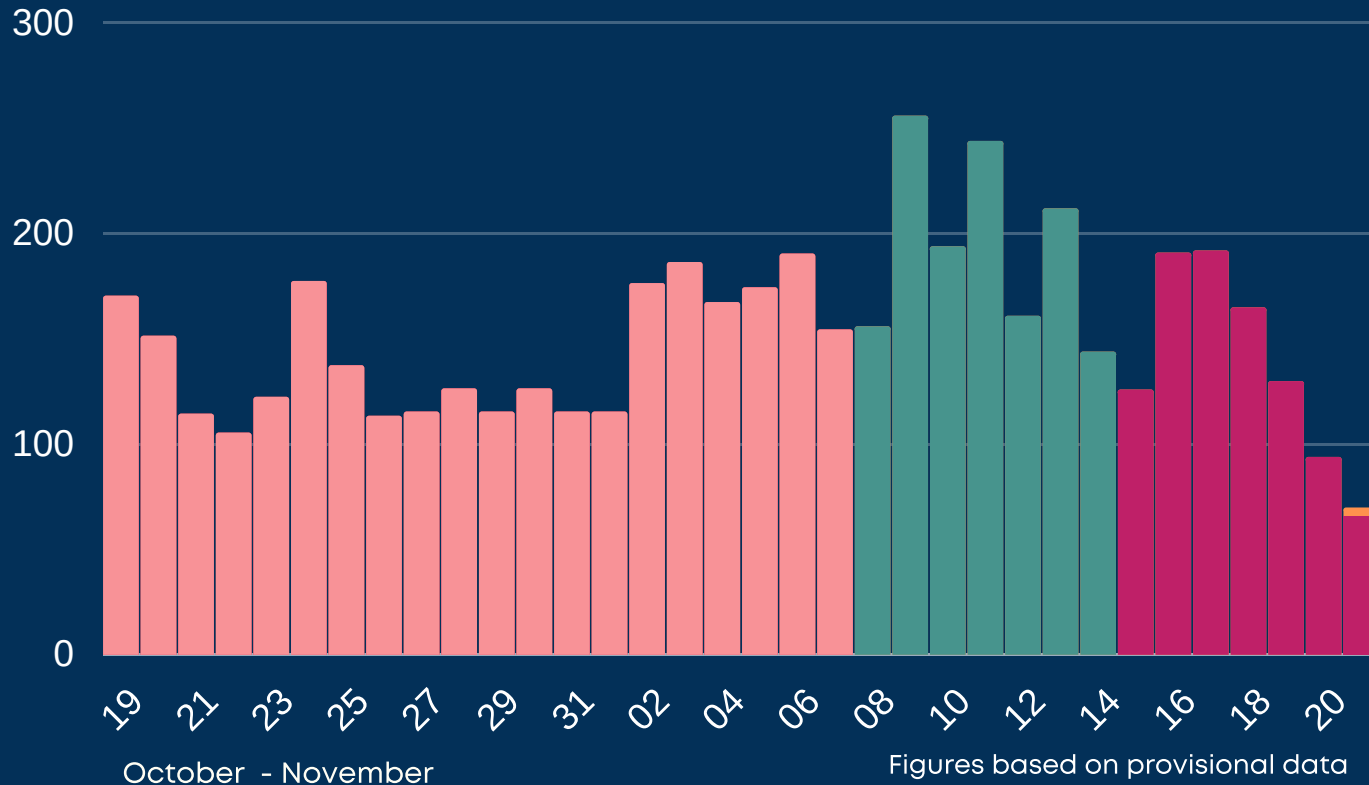

Newcastle COVID cases

Total daily cases

Tuesday 24 November 2020

↓	New cases in last 7 days	957
↑	New cases in previous 7 days	1360

Case rate per 100,000 population

↓	Newcastle	316
↓	North East	295
↓	England	202

*arrows show whether figure is up, down or the same as the previous 7 days. Figures are accurate at time of publishing and based on national Public Health England data.