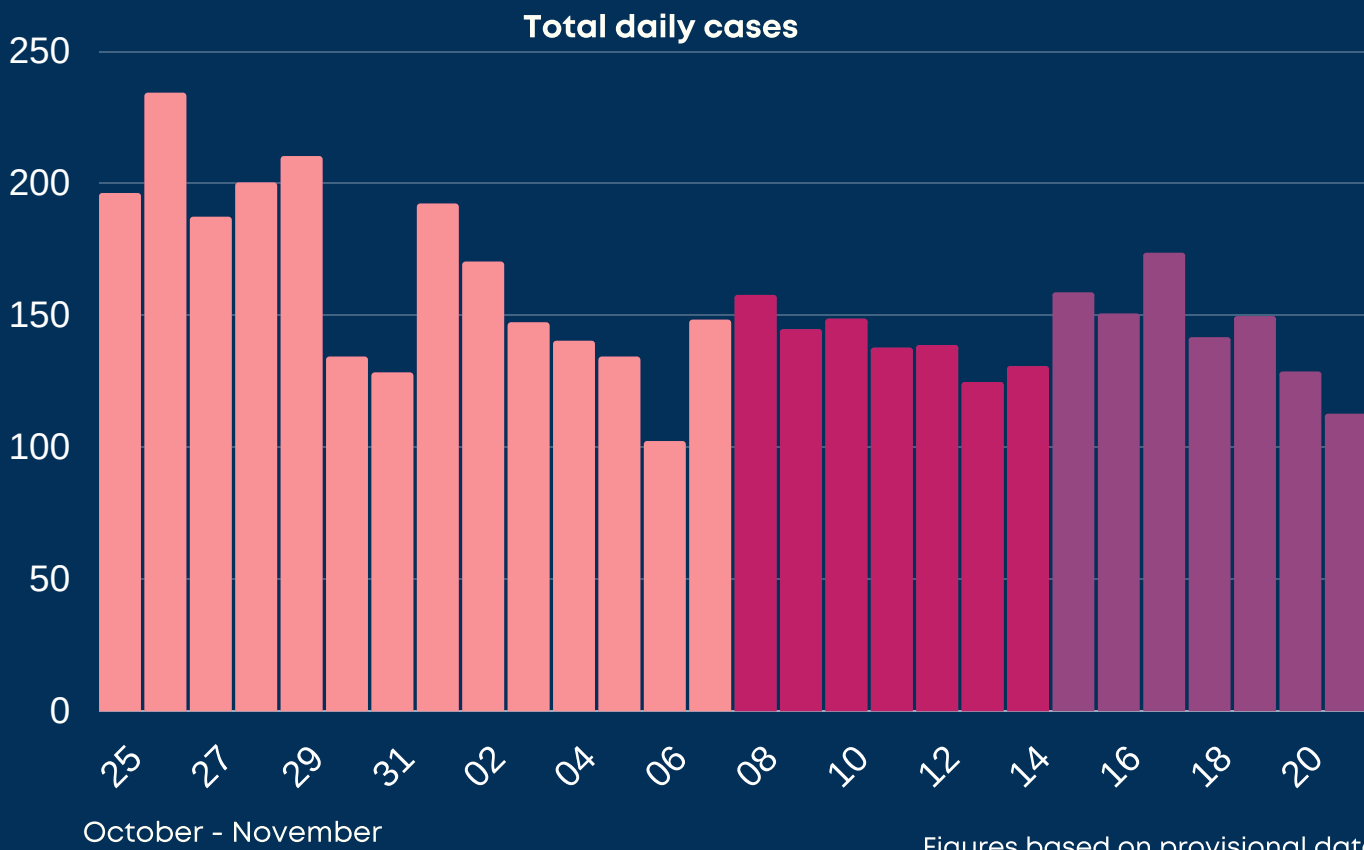

# Newcastle COVID cases

Wednesday 24 November 2021

↑	New cases in last 7 days	1013
↓	New cases in previous 7 days	983

Case rate per 100,000 population

↑	Newcastle	335
↑	LA7	383
↑	North East	385
↑	England	427

\*arrows show whether figure is up, down or the same as the previous 7 days. Figures are accurate at time of publishing and based on national Public Health England data.

## Case rate by ward

Map indicator Adjusted 14-day rate per 100k population to 20 November 2021

Light pink	100.01 - 150	Red	150.01 - 300	Dark red	300.01-450
------------	--------------	-----	--------------	----------	------------

### Deaths Newcastle residents

7 days to 5 November  
 Total 35  
 Cause: COVID-19 2

7 days to 29 October  
 Total 38  
 Cause: COVID-19 4