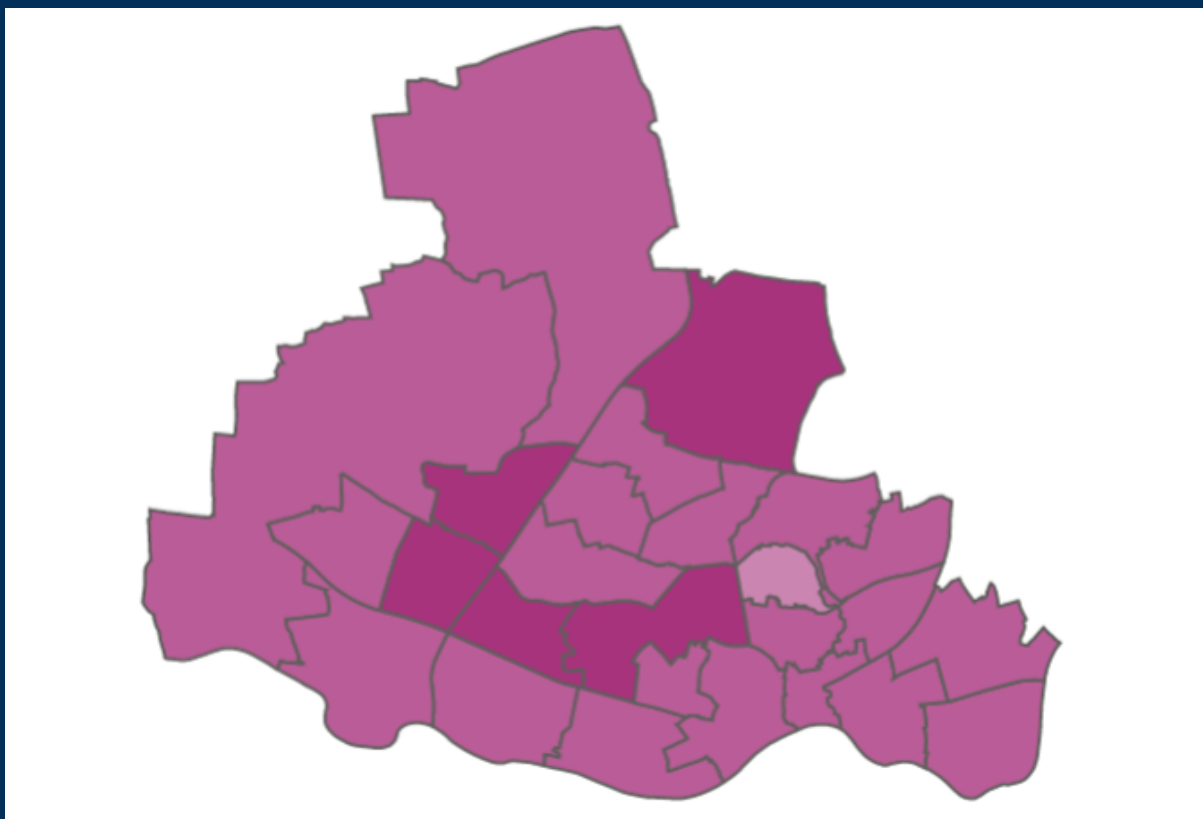

# Newcastle COVID cases

Wednesday 24 November 2021

↑	New cases in last 7 days	1013
↓	New cases in previous 7 days	983

Case rate per 100,000 population

↑	Newcastle	335
↑	LA7	383
↑	North East	385
↑	England	427

\*arrows show whether figure is up, down or the same as the previous 7 days. Figures are accurate at time of publishing and based on national Public Health England data.

## Case rate by ward

Map indicator Adjusted 14-day rate per 100k population to 20 November 2021

Light pink	100.01 - 150	Red	150.01 - 300	Dark red	300.01-450
------------	--------------	-----	--------------	----------	------------