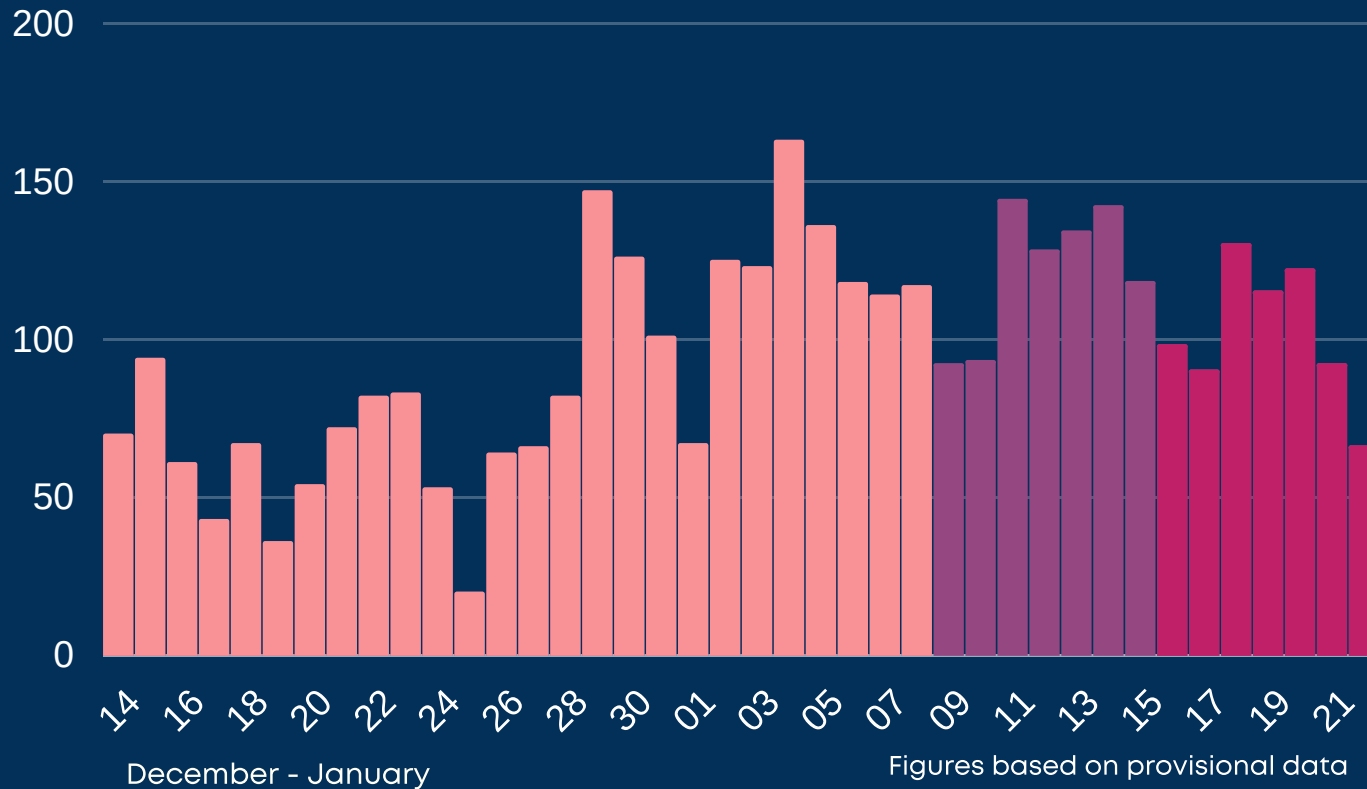

Newcastle COVID cases

Total daily cases

Monday 25 January 2021

↓	New cases in last 7 days	713
→	New cases in previous 7 days	857

Case rate per 100,000 population

↓	Newcastle	235
→	North East	298
↓	England	374

*arrows show whether figure is up, down or the same as the previous 7 days. Figures are accurate at time of publishing and based on national Public Health England data.