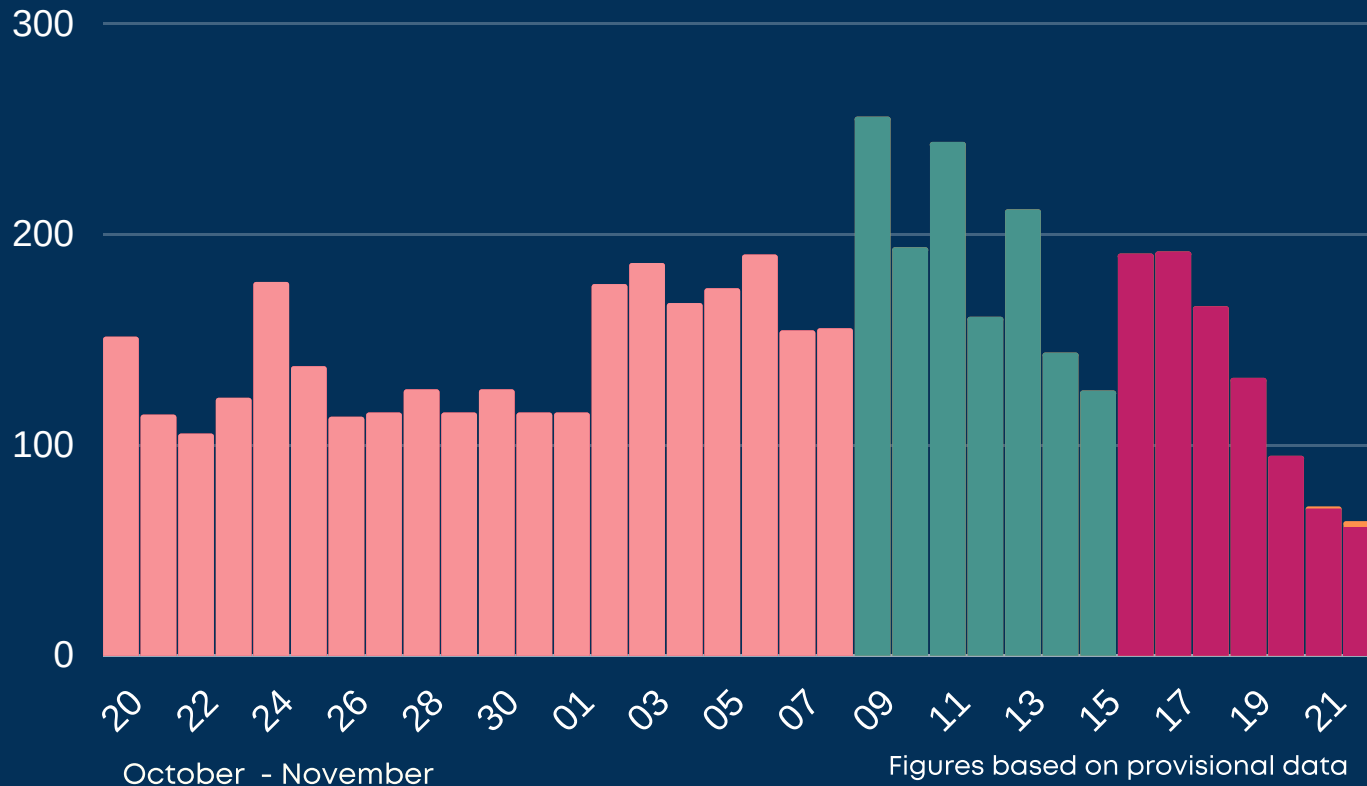

Newcastle COVID cases

Total daily cases

Wednesday 25 November 2020

↓	New cases in last 7 days	900
→	New cases in previous 7 days	1330

Case rate per 100,000 population

↓	Newcastle	297
↓	North East	279
↓	England	195

*arrows show whether figure is up, down or the same as the previous 7 days. Figures are accurate at time of publishing and based on national Public Health England data.