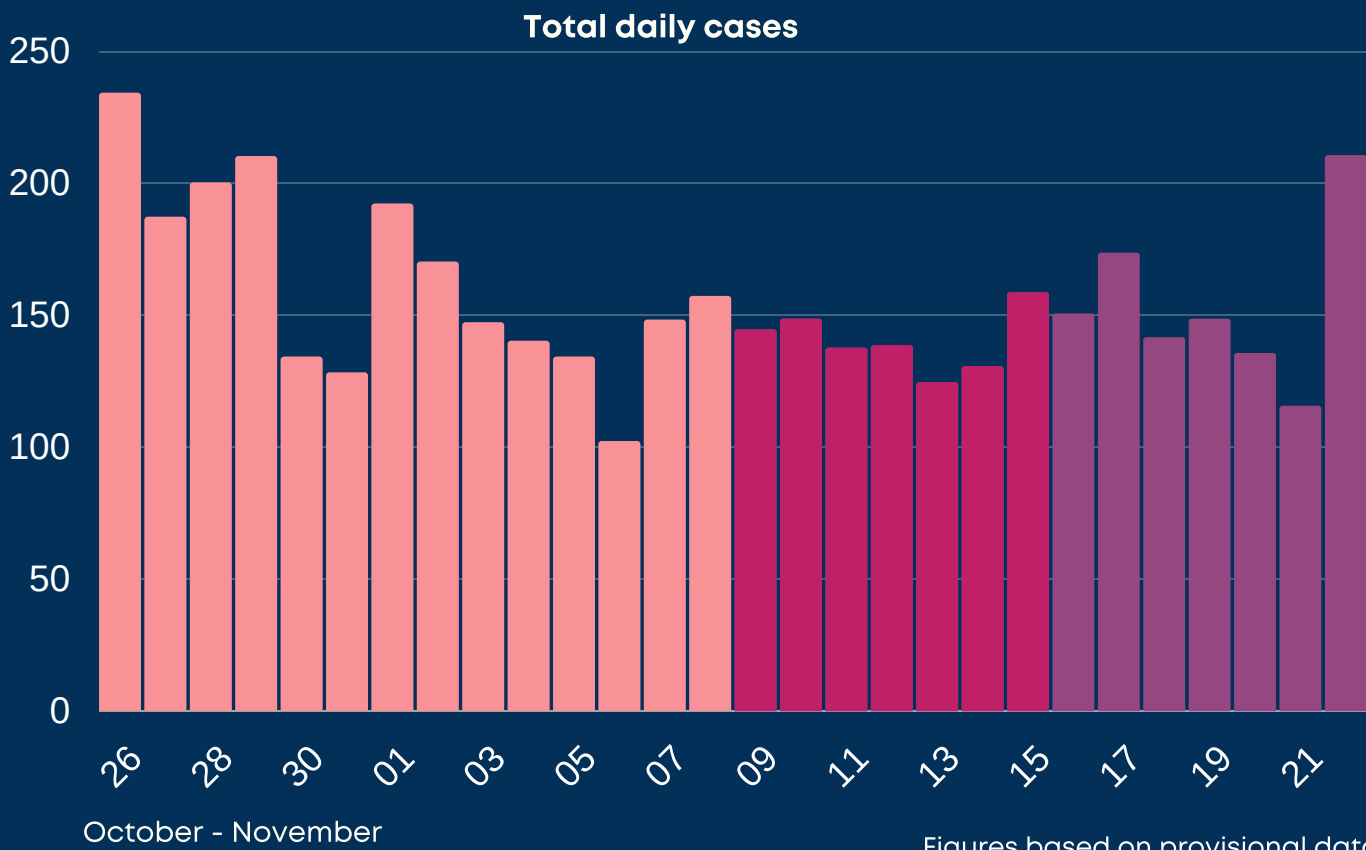

# Newcastle COVID cases

Thursday 25 November 2021

**↑** New cases in last 7 days **1073**

**→** New cases in previous 7 days **983**

Case rate per 100,000 population

**↑** Newcastle **354**

**↑** LA7 **391**

**↑** North East **389**

**↓** England **419**

\*arrows show whether figure is up, down or the same as the previous 7 days. Figures are accurate at time of publishing and based on national Public Health England data.

## Case rate by ward

Map indicator Adjusted 14-day rate per 100k population to 22 November 2021

### Deaths

Newcastle residents

**7 days to 12 November**

Total 51

Cause: COVID-19 5

---

**7 days to 5 November**

Total 35