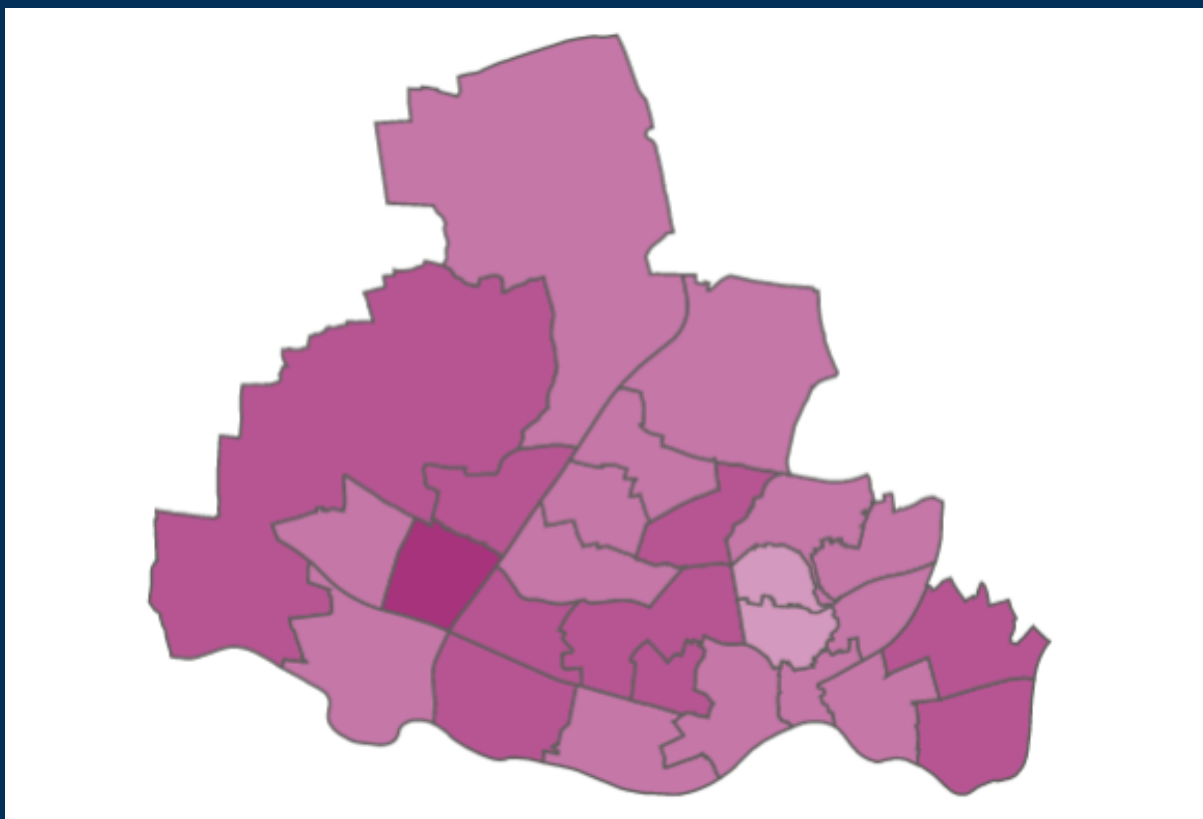

# Newcastle COVID cases

Thursday 25 November 2021

**↑** New cases in last 7 days **1073**

**→** New cases in previous 7 days **983**

Case rate per 100,000 population

**↑** Newcastle **354**

**↑** LA7 **391**

**↑** North East **389**

**↓** England **419**

\*arrows show whether figure is up, down or the same as the previous 7 days. Figures are accurate at time of publishing and based on national Public Health England data.

## Case rate by ward

Map indicator Adjusted 14-day rate per 100k population to 22 November 2021