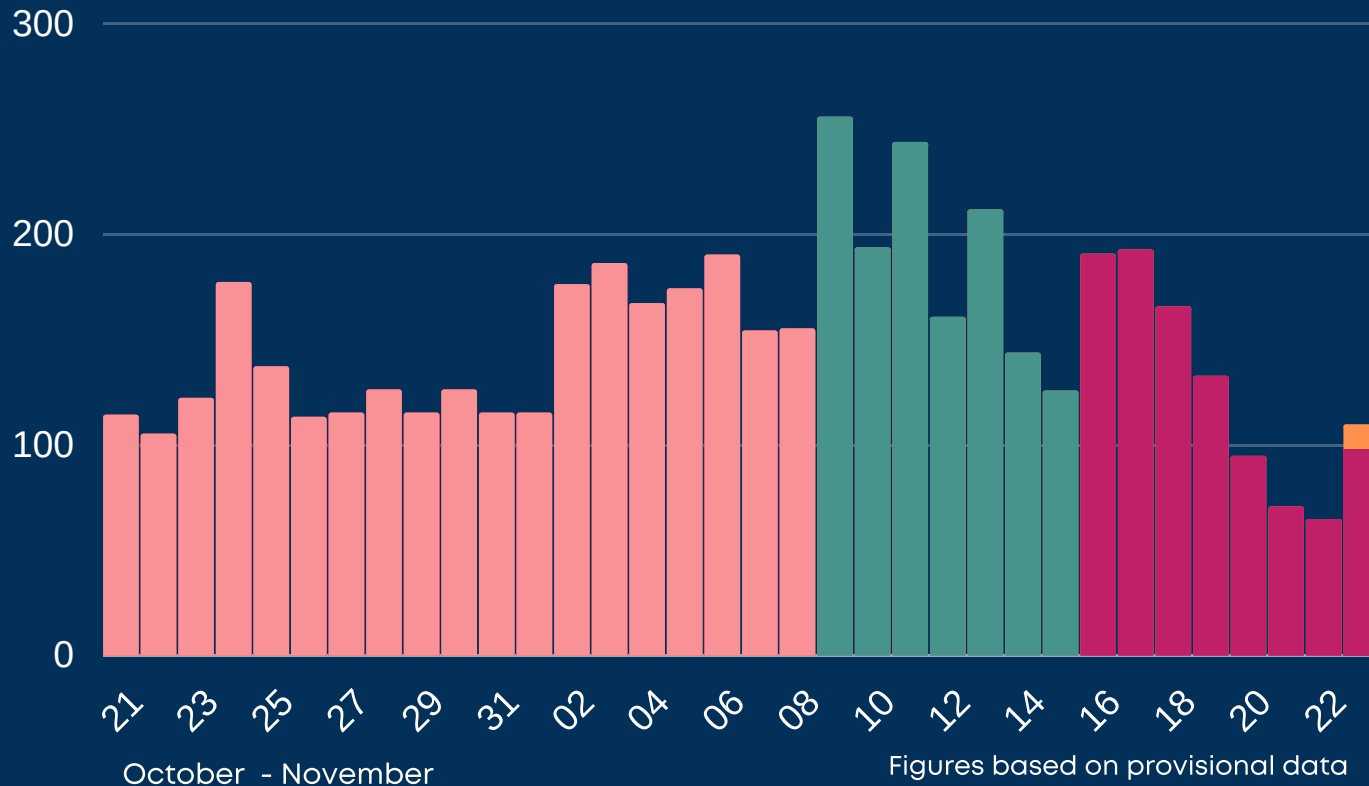

Newcastle COVID cases

Total daily cases

Thursday 26 November 2020

↓	New cases in last 7 days	814
→	New cases in previous 7 days	1265

Case rate per 100,000 population

↓	Newcastle	269
↓	North East	254
↓	England	181

*arrows show whether figure is up, down or the same as the previous 7 days. Figures are accurate at time of publishing and based on national Public Health England data.

 This represents a positive case that has used an 'alternative address;' at time of testing. This will include some students who are registered with GPs at their parents' address.