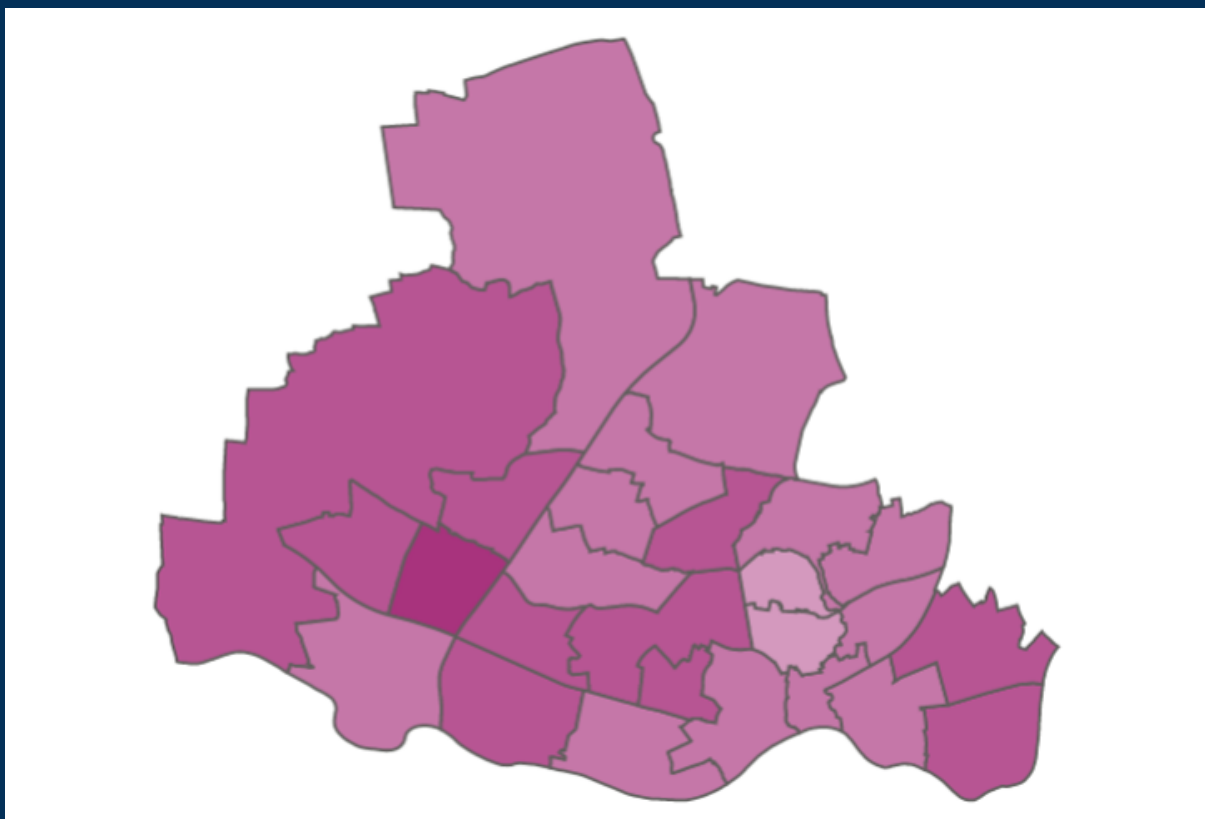

## Friday 26 November 2021

**↑** New cases in last 7 days **1098**

**→** New cases in previous 7 days **986**

## Case rate per 100,000 population

**↑** Newcastle **363**

**↓** LA7 **385**

**↓** North East **380**

**↑** England **423**

\*arrows show whether figure is up, down or the same as the previous 7 days. Figures are accurate at time of publishing and based on national Public Health England data.

## Case rate by ward

### Map indicator

Adjusted 14-day rate per 100k population to 22 November 2021