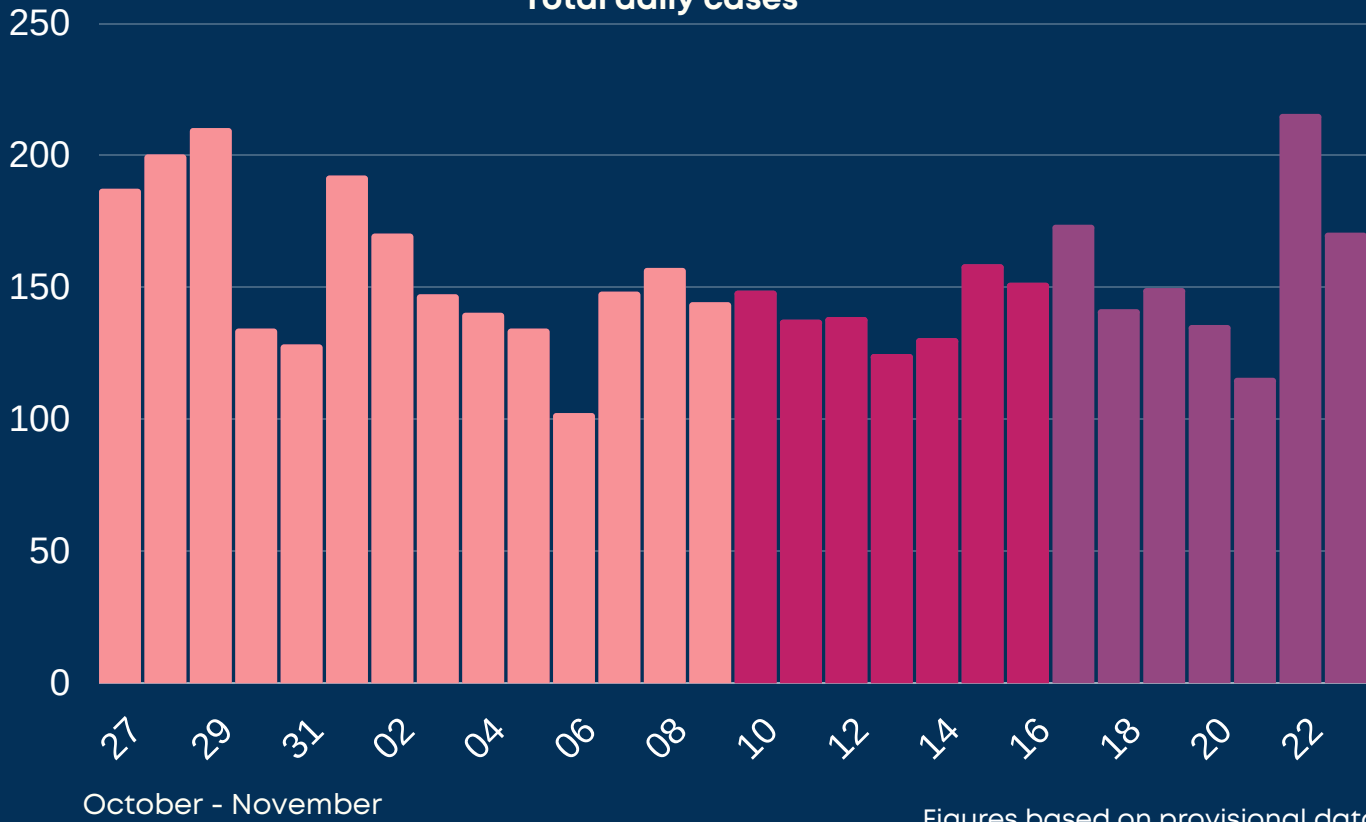

# Newcastle COVID cases

Total daily cases

October - November

Figures based on provisional data

## Friday 26 November 2021

**↑** New cases in last 7 days **1098**

**→** New cases in previous 7 days **986**

## Case rate per 100,000 population

**↑** Newcastle **363**

**↓** LA7 **385**

**↓** North East **380**

**↑** England **423**

\*arrows show whether figure is up, down or the same as the previous 7 days. Figures are accurate at time of publishing and based on national Public Health England data.

### 7 days to 12 November

Total 51

Cause: COVID-19 5