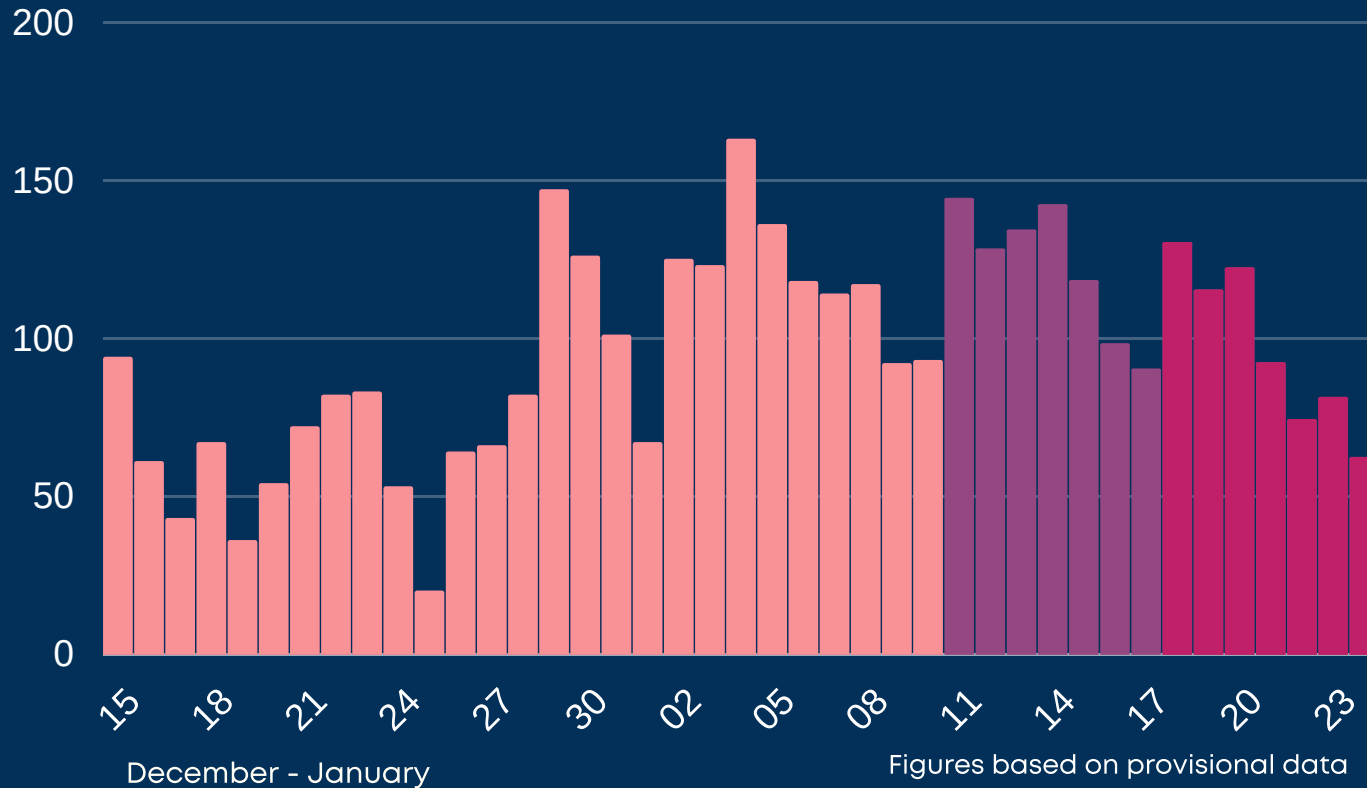

Newcastle COVID cases

Total daily cases

Wednesday 27 January 2021

↓	New cases in last 7 days	677
→	New cases in previous 7 days	860

Case rate per 100,000 population

↓	Newcastle	224
↓	North East	280
↓	England	346

*arrows show whether figure is up, down or the same as the previous 7 days. Figures are accurate at time of publishing and based on national Public Health England data.