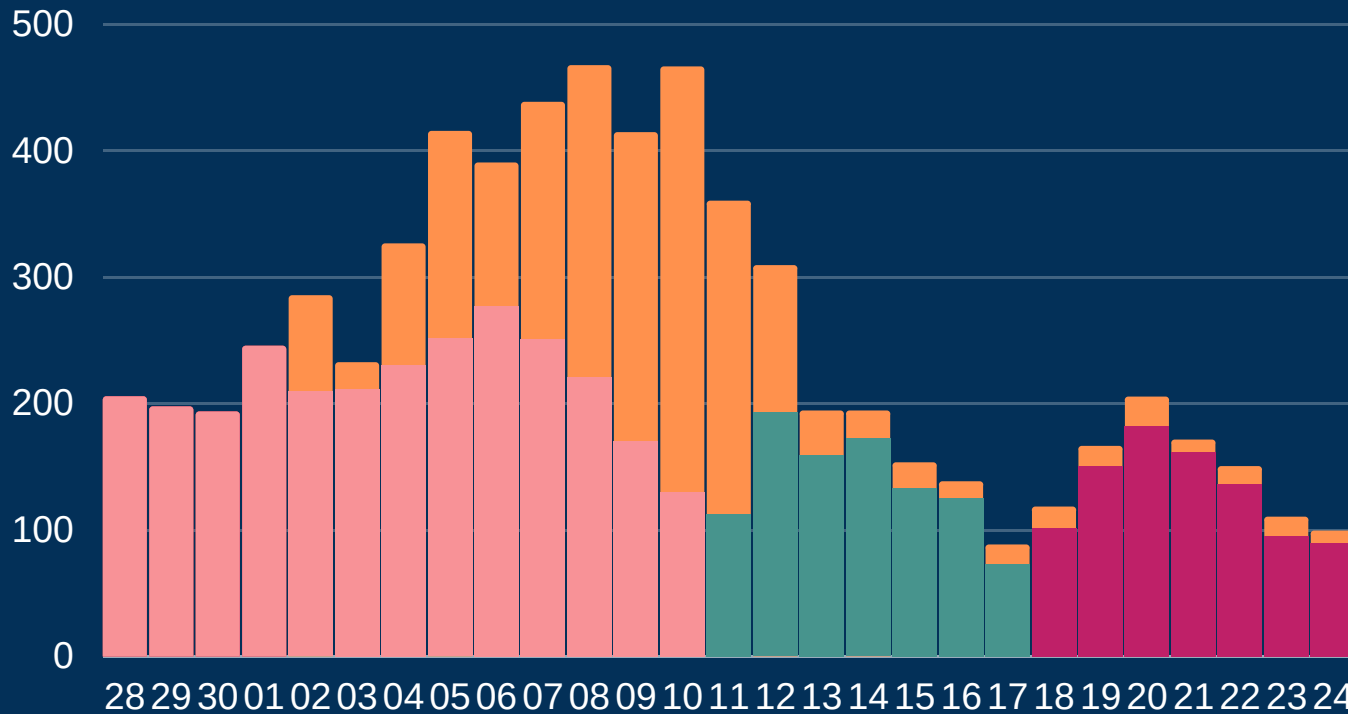

Newcastle COVID cases

Total daily cases

September - October

Figures based on provisional data

This represents where positive cases are registered to a GP at an 'alternative address' to the Newcastle address given when getting tested. This will include some students who are registered with GPs at their parents' address.

Tuesday 27 October 2020

➔	New cases in last 7 days	907	1012
➡	New cases in previous 7 days	961	1149

Case rate per 100,000 population

➔	Newcastle	300	334
⬆	North East	288	
⬆	England	200	

*arrows show whether figure is up, down or the same as the previous 7 days. Figures are accurate at time of publishing and based on national Public Health England data.