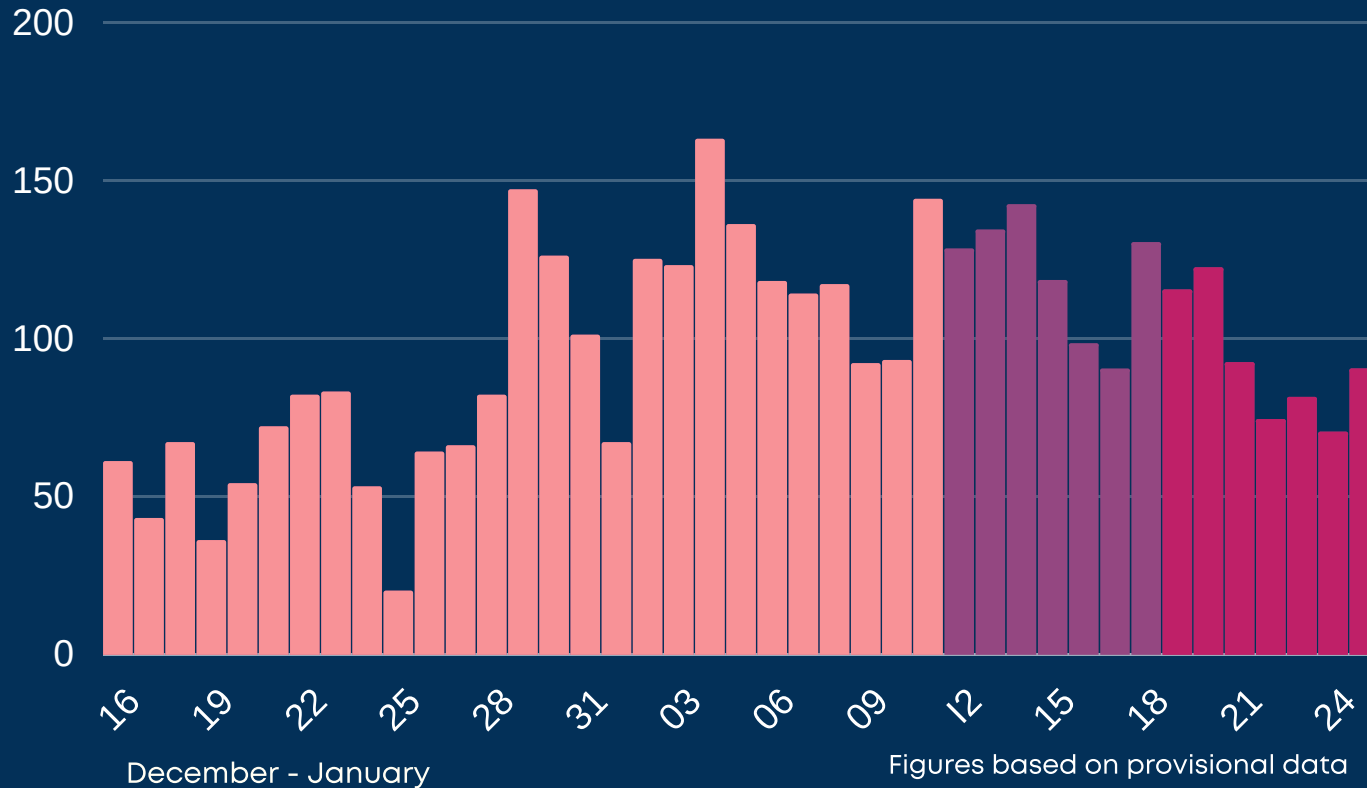

# Newcastle COVID cases

Total daily cases

Thursday 28 January 2021

↓	New cases in last 7 days	644
↓	New cases in previous 7 days	843
Case rate per 100,000 population		
↓	Newcastle	213
↓	North East	267
↓	England	315

\*arrows show whether figure is up, down or the same as the previous 7 days. Figures are accurate at time of publishing and based on national Public Health England data.