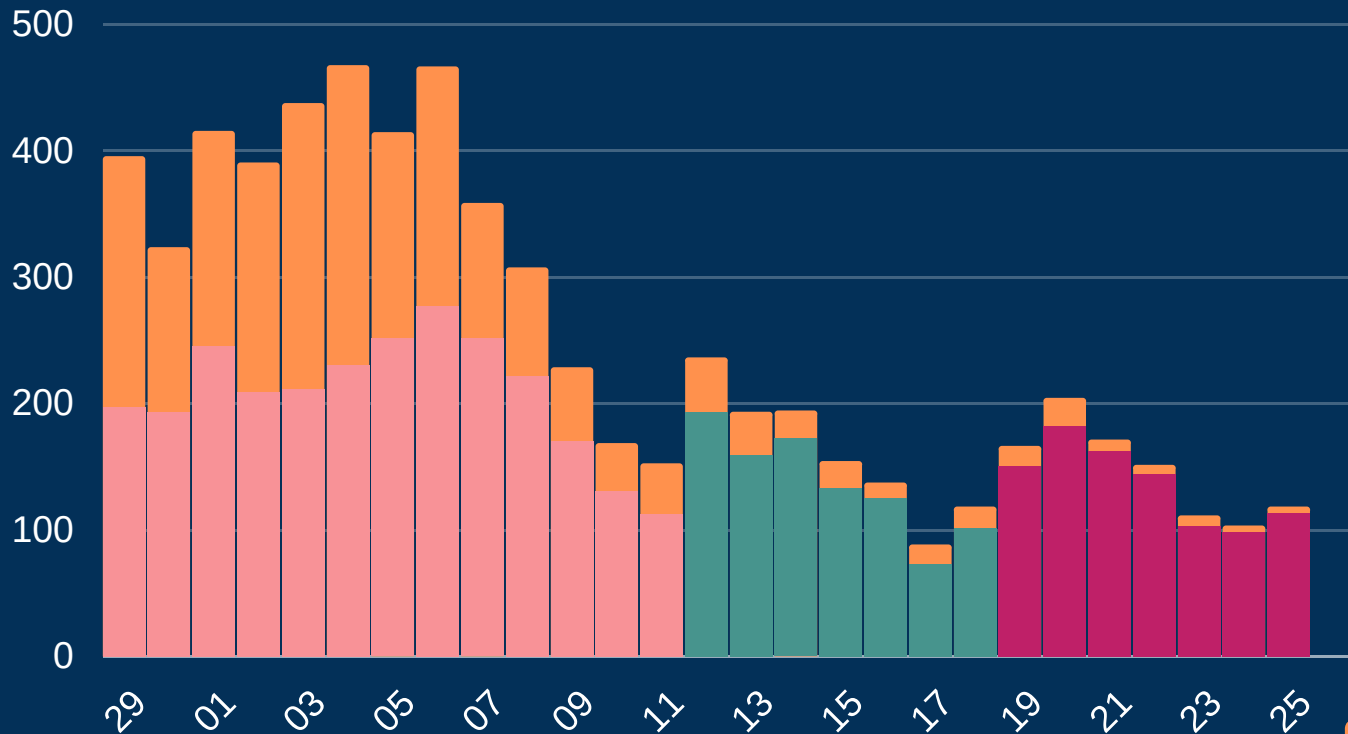

Newcastle COVID cases

Total daily cases

September - October

Figures based on provisional data

Wednesday 28 October 2020

↑	New cases in last 7 days	945	1017
→	New cases in previous 7 days	949	1113

Case rate per 100,000 population

↑	Newcastle	312	336
↑	North East	299	
↑	England	214	

*arrows show whether figure is up, down or the same as the previous 7 days. Figures are accurate at time of publishing and based on national Public Health England data.

This represents where positive cases are registered to a GP at an 'alternative address' to the Newcastle address given when getting tested. This will include some students who are registered with GPs at their parents' address.