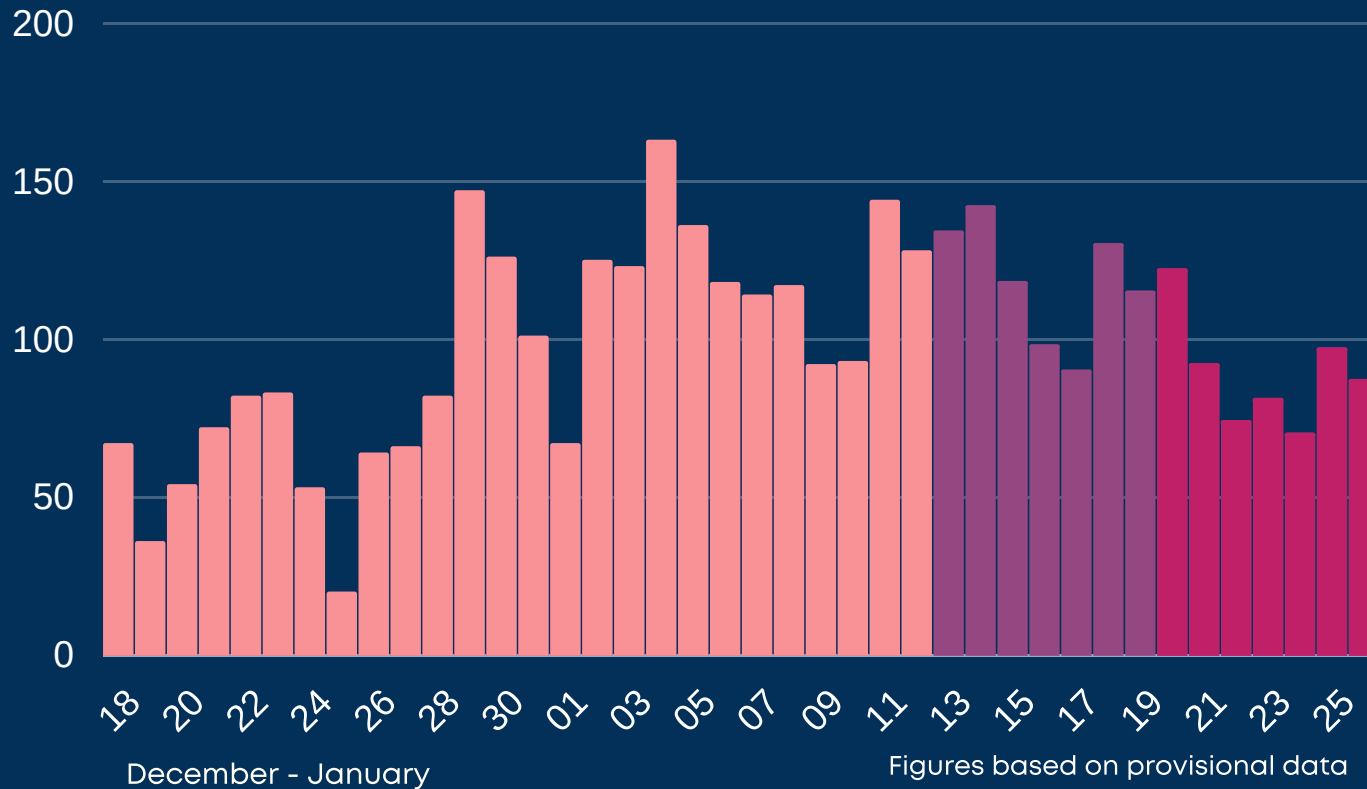

Newcastle COVID cases

Total daily cases

Friday 29 January 2021

↓	New cases in last 7 days	623
↓	New cases in previous 7 days	830

Case rate per 100,000 population

↓	Newcastle	206
↓	North East	259
↓	England	297

*arrows show whether figure is up, down or the same as the previous 7 days. Figures are accurate at time of publishing and based on national Public Health England data.