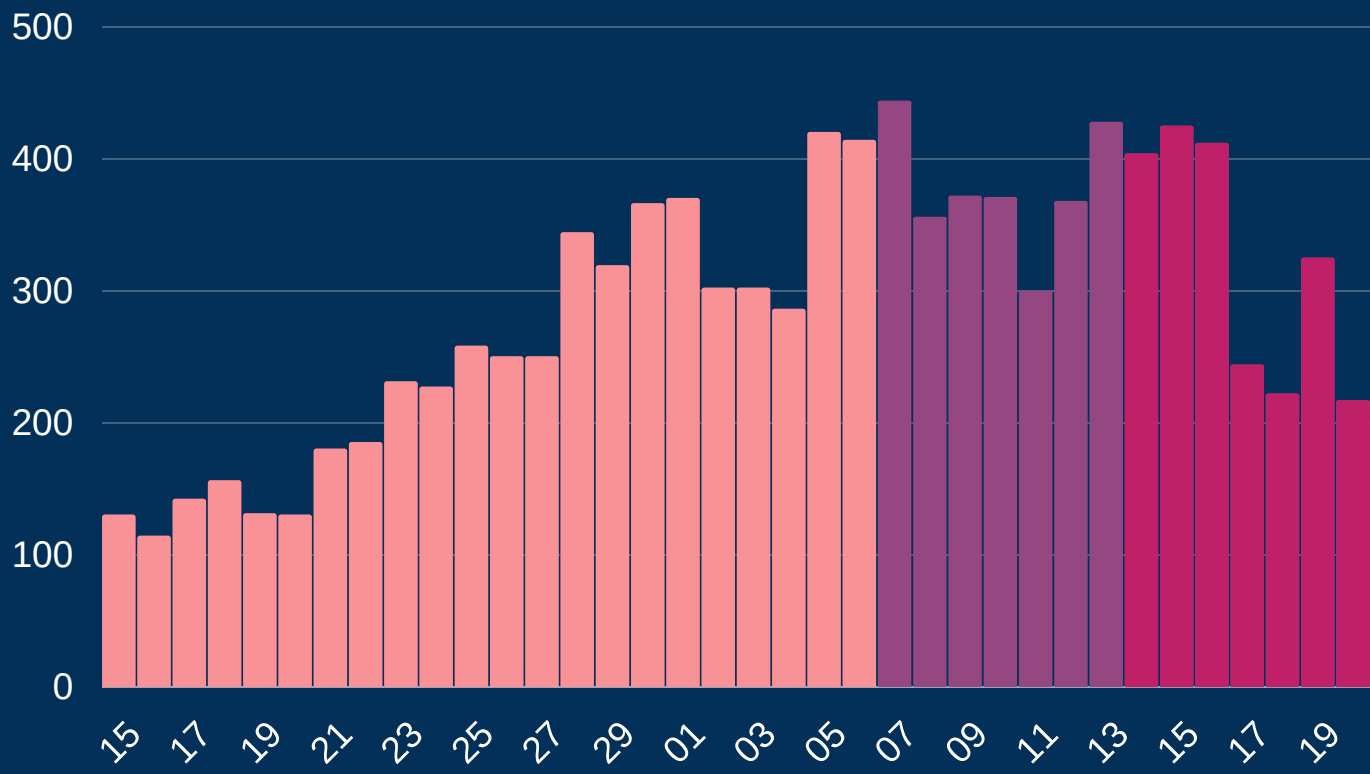

# Newcastle COVID cases

Total daily cases

June - July

Figures based on provisional data

Friday 23 July 2021

↓	New cases in last 7 days	2242
↑	New cases in previous 7 days	2629

Case rate per 100,000 population

↓	Newcastle	740
↓	LA7	770
↓	North East	878
↓	England	515

\*arrows show whether figure is up, down or the same as the previous 7 days. Figures are accurate at time of publishing and based on national Public Health England data.

## Case rate by ward

### Map indicator

Adjusted 14-day rate per 100k population to 20 July 2021

White	Data suppressed due to low numbers	Light Purple	150.01 - 300	Dark Purple	450.01 - 600
Light Pink	100.01 - 150	Medium Purple	300.01 - 450	Very Dark Purple	600.01 - 750