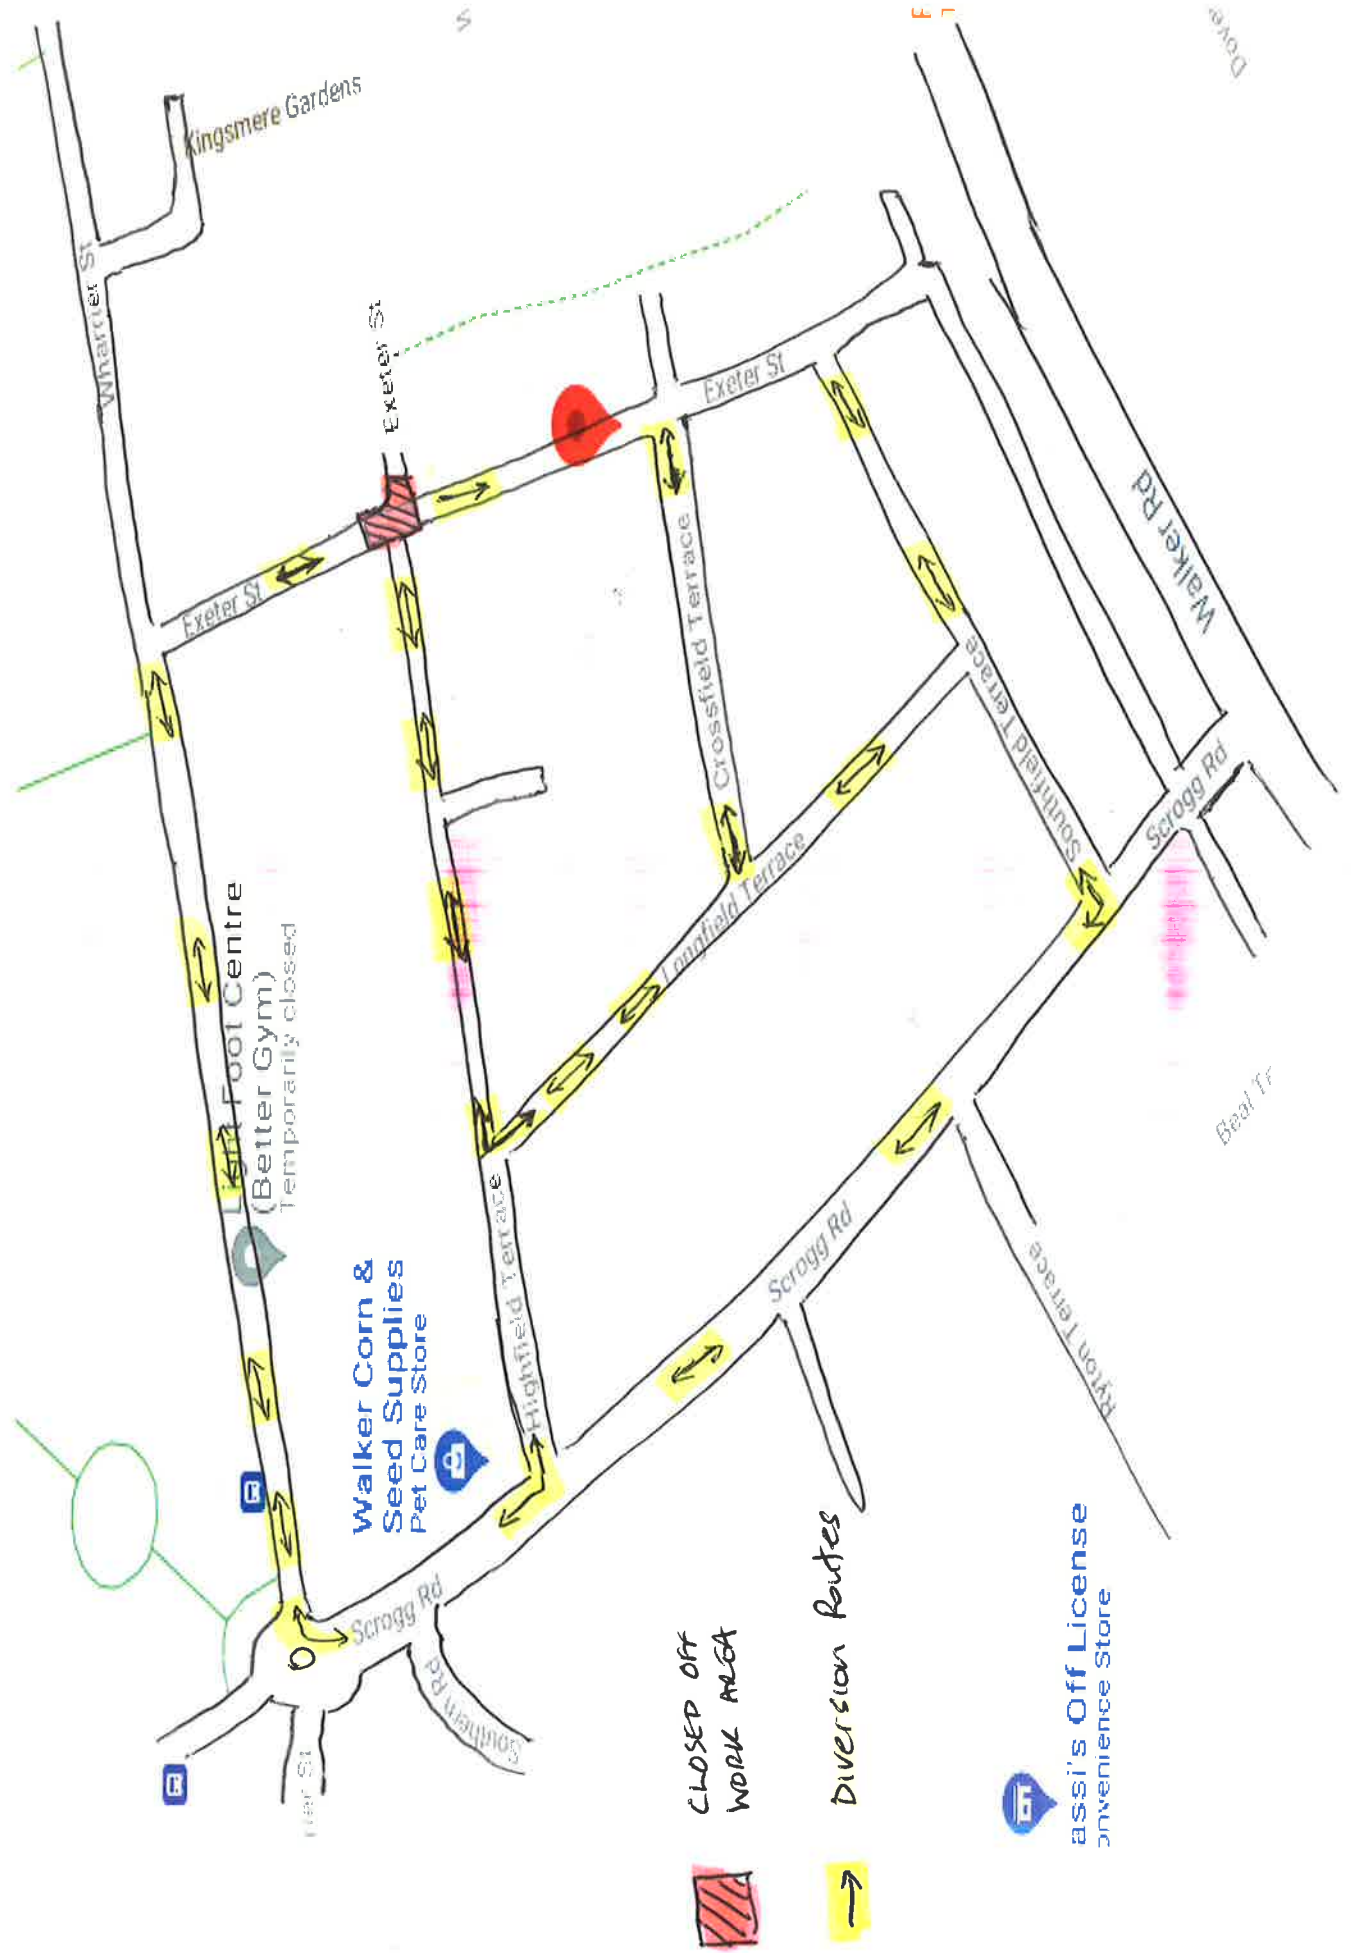

Start Wed 12.05.2021

Diversion works for Exeter St / Highfield Tce Closure Junction

CLOSED OFF WORK AREA

DIVERSION ROUTES

Asda's Off License Convenience Store