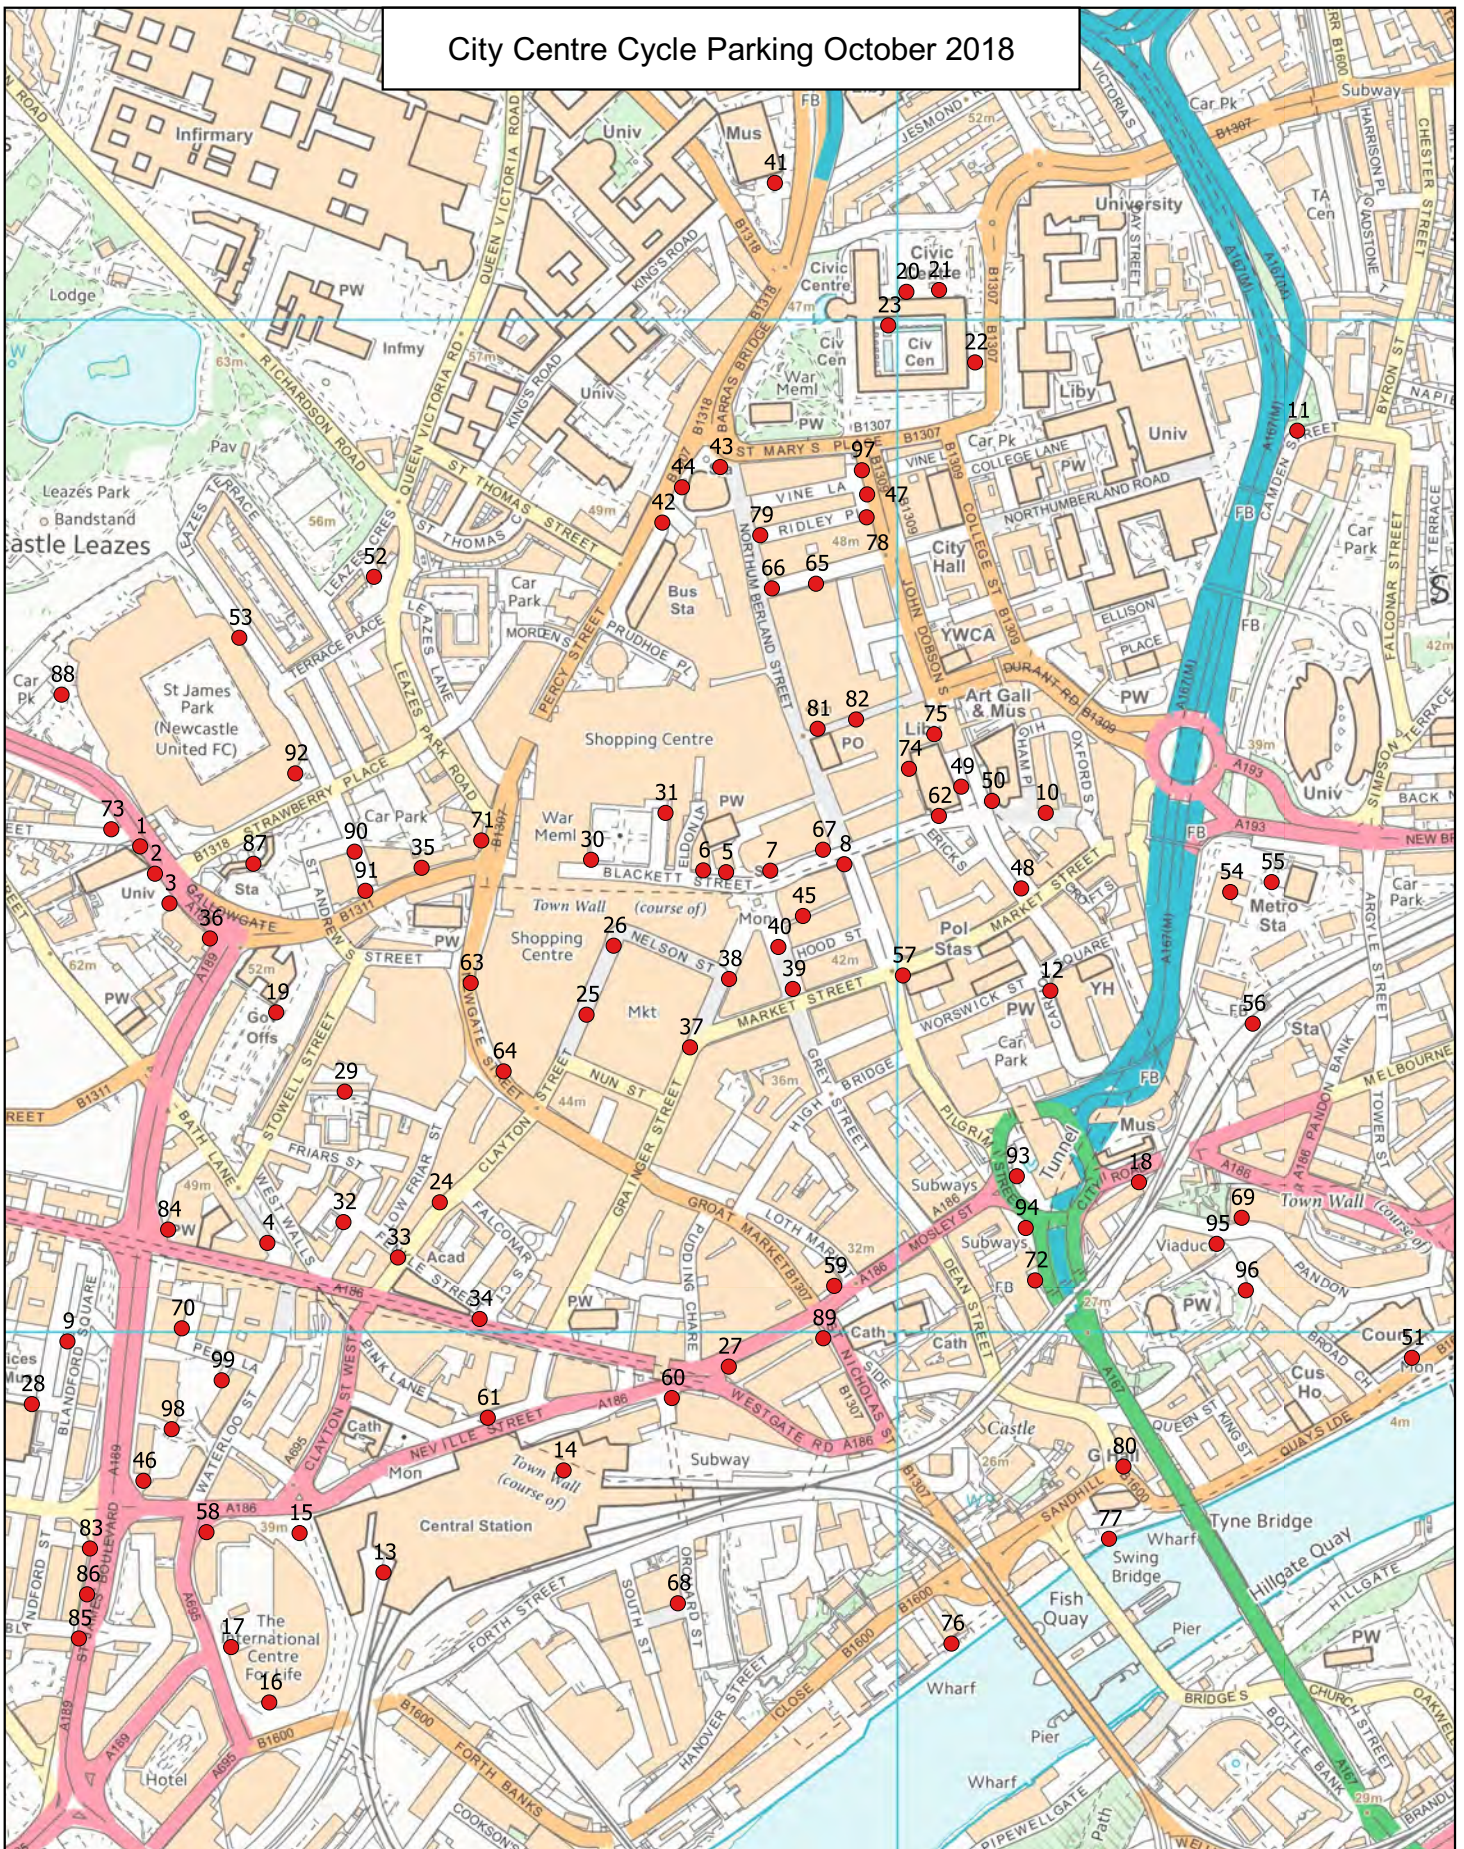

City Centre Cycle Parking October 2018

Information Correct as at October 2018

If any cycle parking appears to be damaged or missing then please report this to cycling@newcastle.gov.uk or on 0191 2779858

Transport Development
Place Directorate

This map is based upon Ordnance Survey Material with the permission of Ordnance Survey on behalf of the Controller of Her Majesty's Stationery Office, ©Crown copyright and database right [2018]. Ordnance Survey [10001596]. Unauthorised reproduction infringes Crown copyright and may lead to prosecution or civil proceedings.