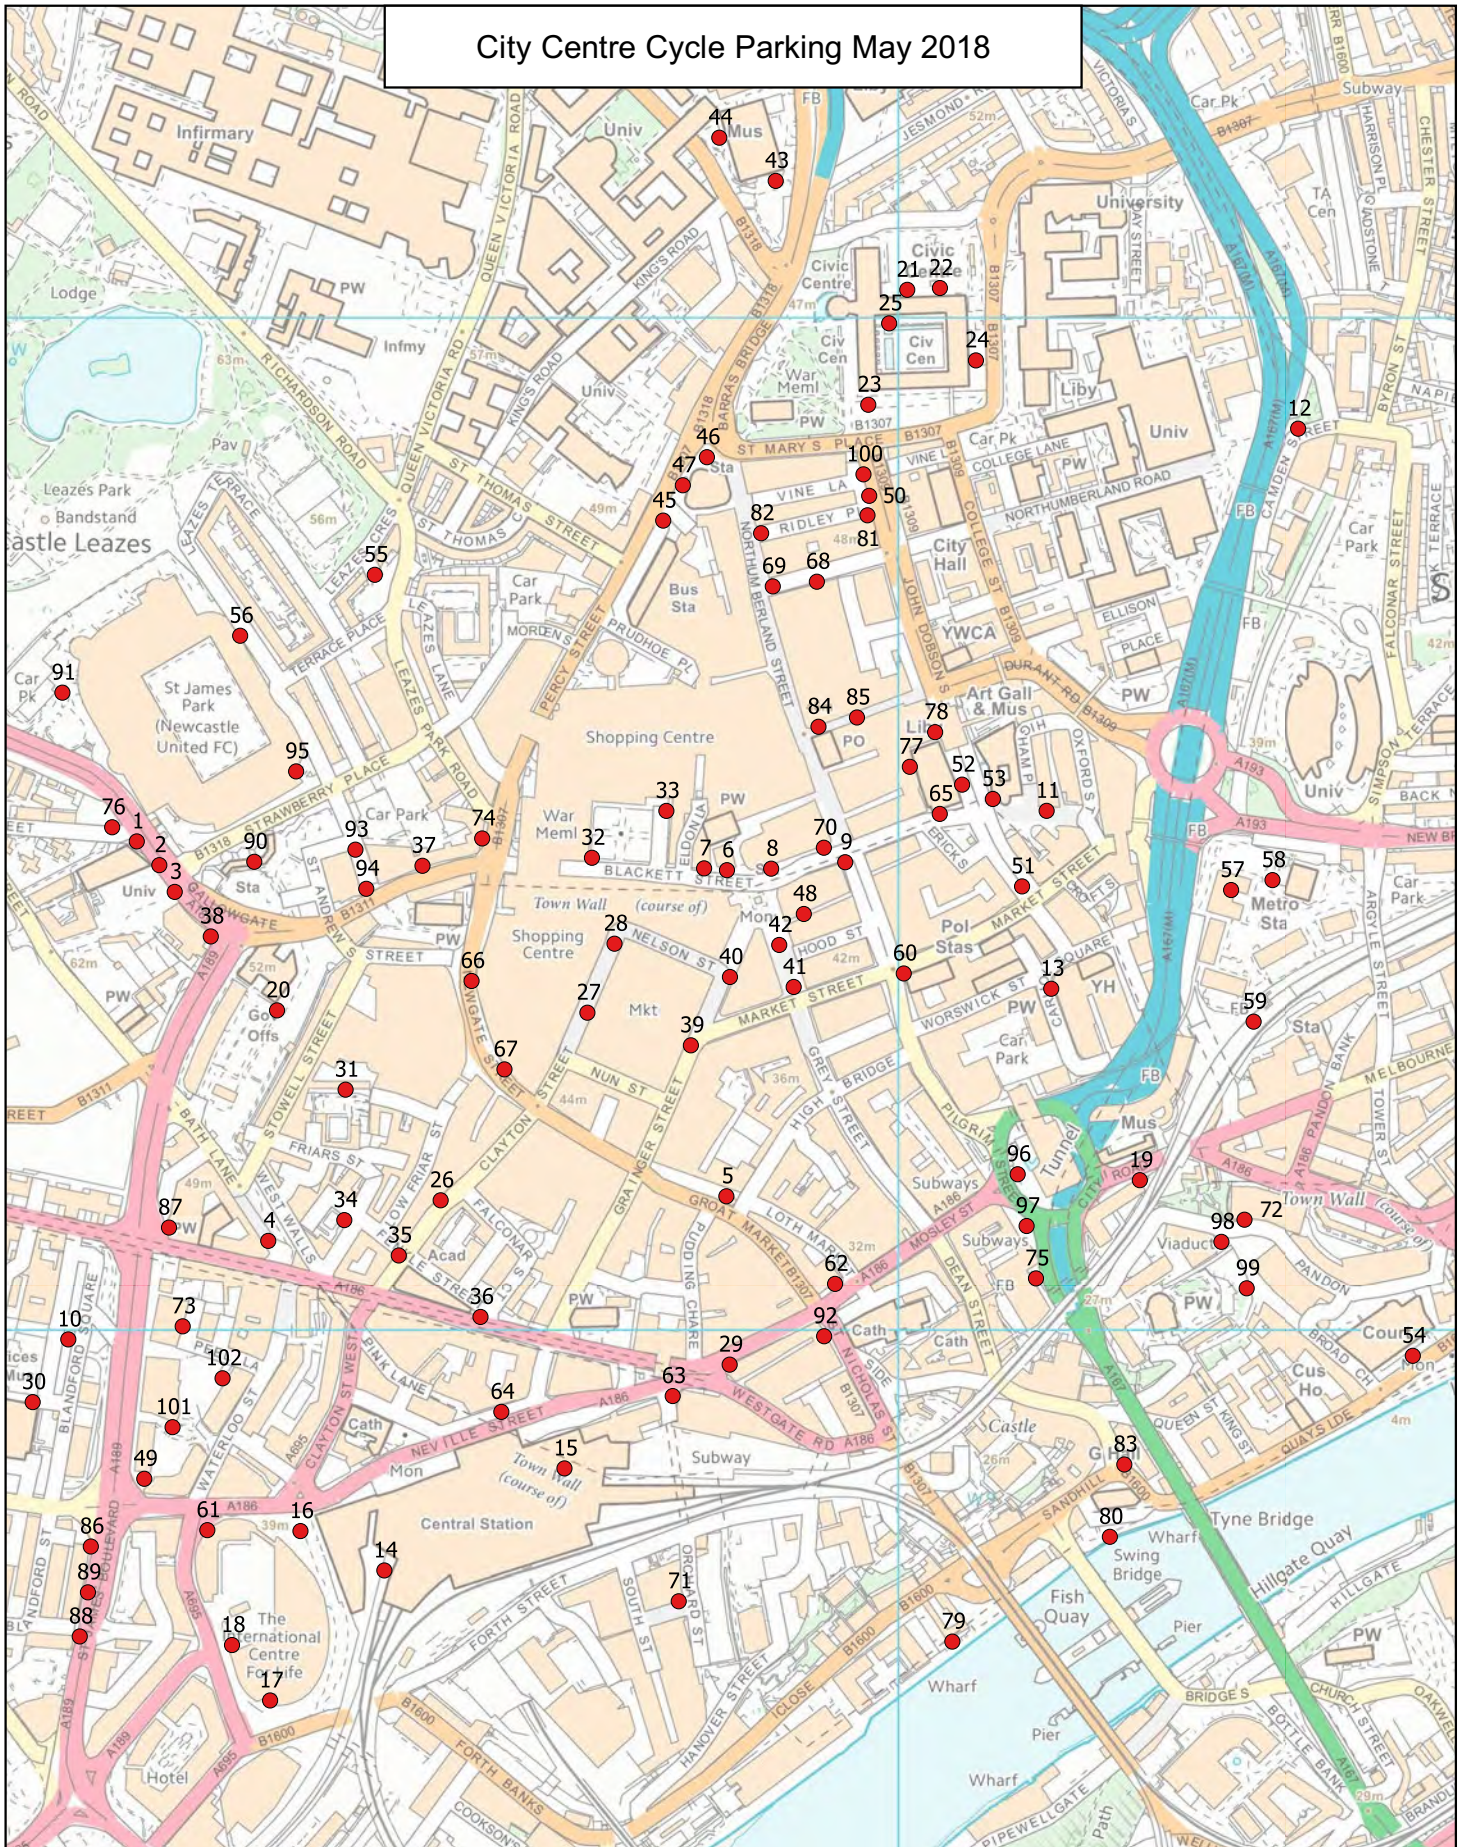

City Centre Cycle Parking May 2018

Information Correct as of May 2018

If any cycle parking appears to be damaged or missing then please report this to cycling@newcastle.gov.uk or on 0191 2779858

Transport Development
Place Directorate

This map is based upon Ordnance Survey Material with the permission of Ordnance Survey on behalf of the Controller of Her Majesty's Stationery Office, ©Crown copyright and database right [2018]. Ordnance Survey [10001596]. Unauthorised reproduction infringes Crown copyright and may lead to prosecution or civil proceedings.